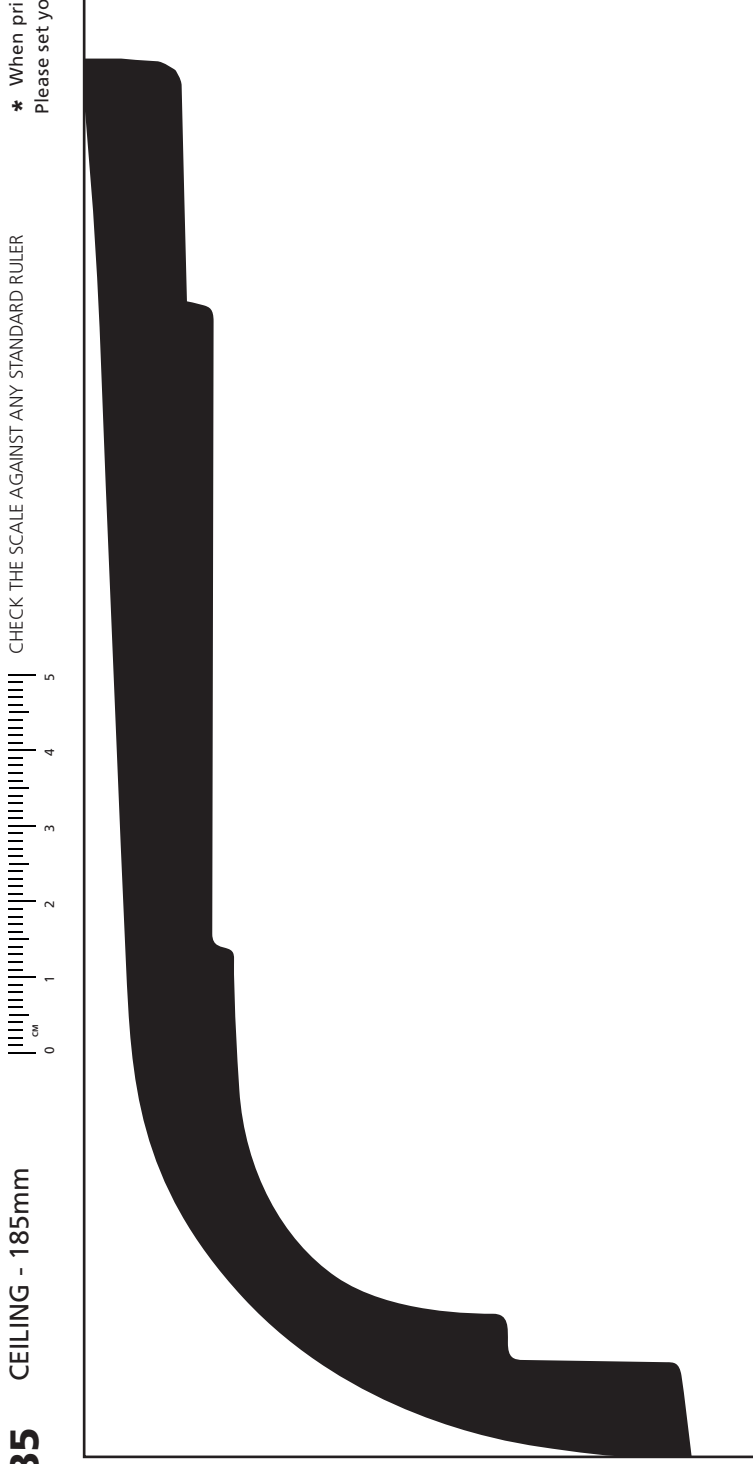

A185

CEILING - 185mm

CHECK THE SCALE AGAINST ANY STANDARD RULER

1:1 SCALE *

* When printed on an A4 page
Please set your PRINTER scale to **NONE**

WALL - 80mm

A185 *Modern*

ALLPLASTA