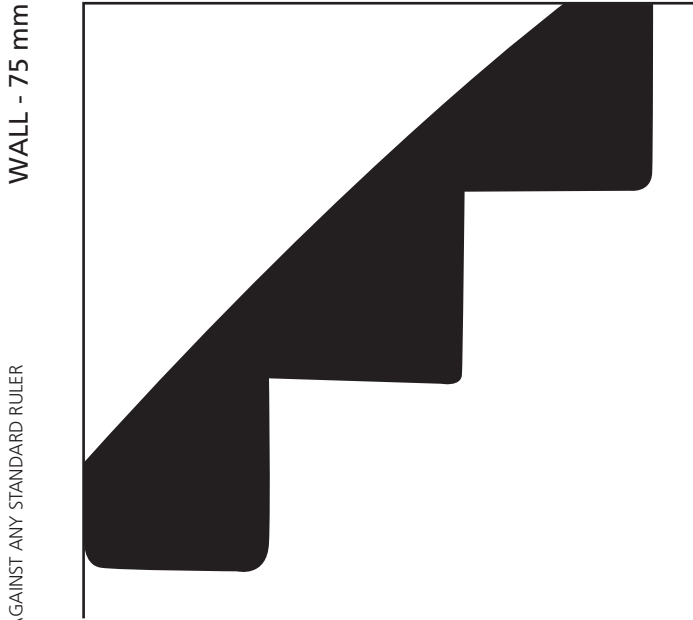

A355 CEILING - 75 mm

1:1 SCALE*

CHECK THE SCALE AGAINST ANY STANDARD RULER

A355 *Modern*

* When printed on an A4 page
Please set your PRINTER scale to NONE

ALLPLASTA

Quality Hand Crafted Plaster Products

VISIT US OR SHOP ONLINE AT:
allplasta.com.au