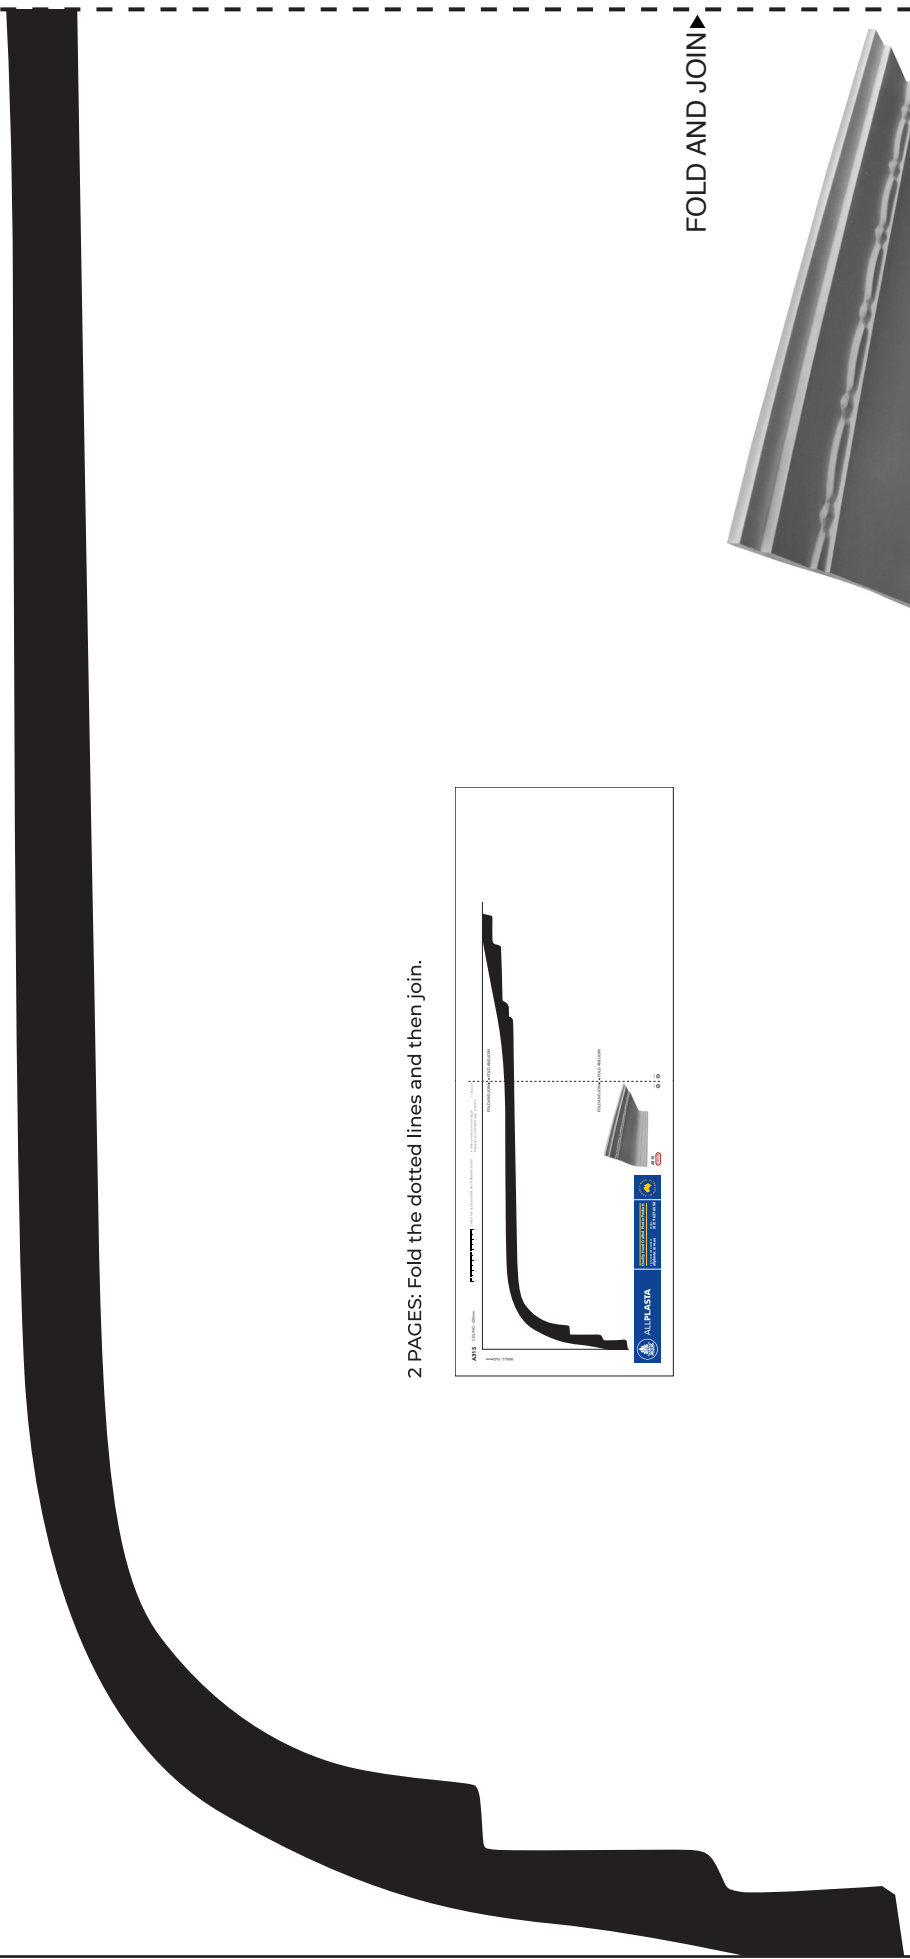

A315

CEILING - 420mm

CHECK THE SCALE AGAINST ANY STANDARD RULER

1:1 SCALE*

* When printed on an A4 page
Please set your PRINTER scale to NONE

WALL -140mm

FOLD AND JOIN ▶

FOLD AND JOIN ▶

2. PAGES: Fold the dotted lines and then join.

A315
Colonial

ALLPLASTA

Quality Hand Crafted Plaster Products

VISIT US OR SHOP ONLINE AT
allplasta.com.au

PHONE

(02) 9 627 6550

▼ FOLD AND JOIN

▼ FOLD AND JOIN