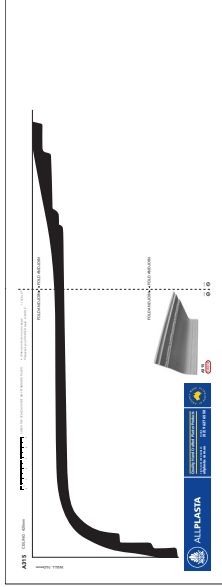

A315
Colonial

ALLPLASTA

Quality Hand Crafted Plaster Products

VISIT US OR SHOP ONLINE AT
allplasta.com.au

PHONE

(02) 9 627 6550