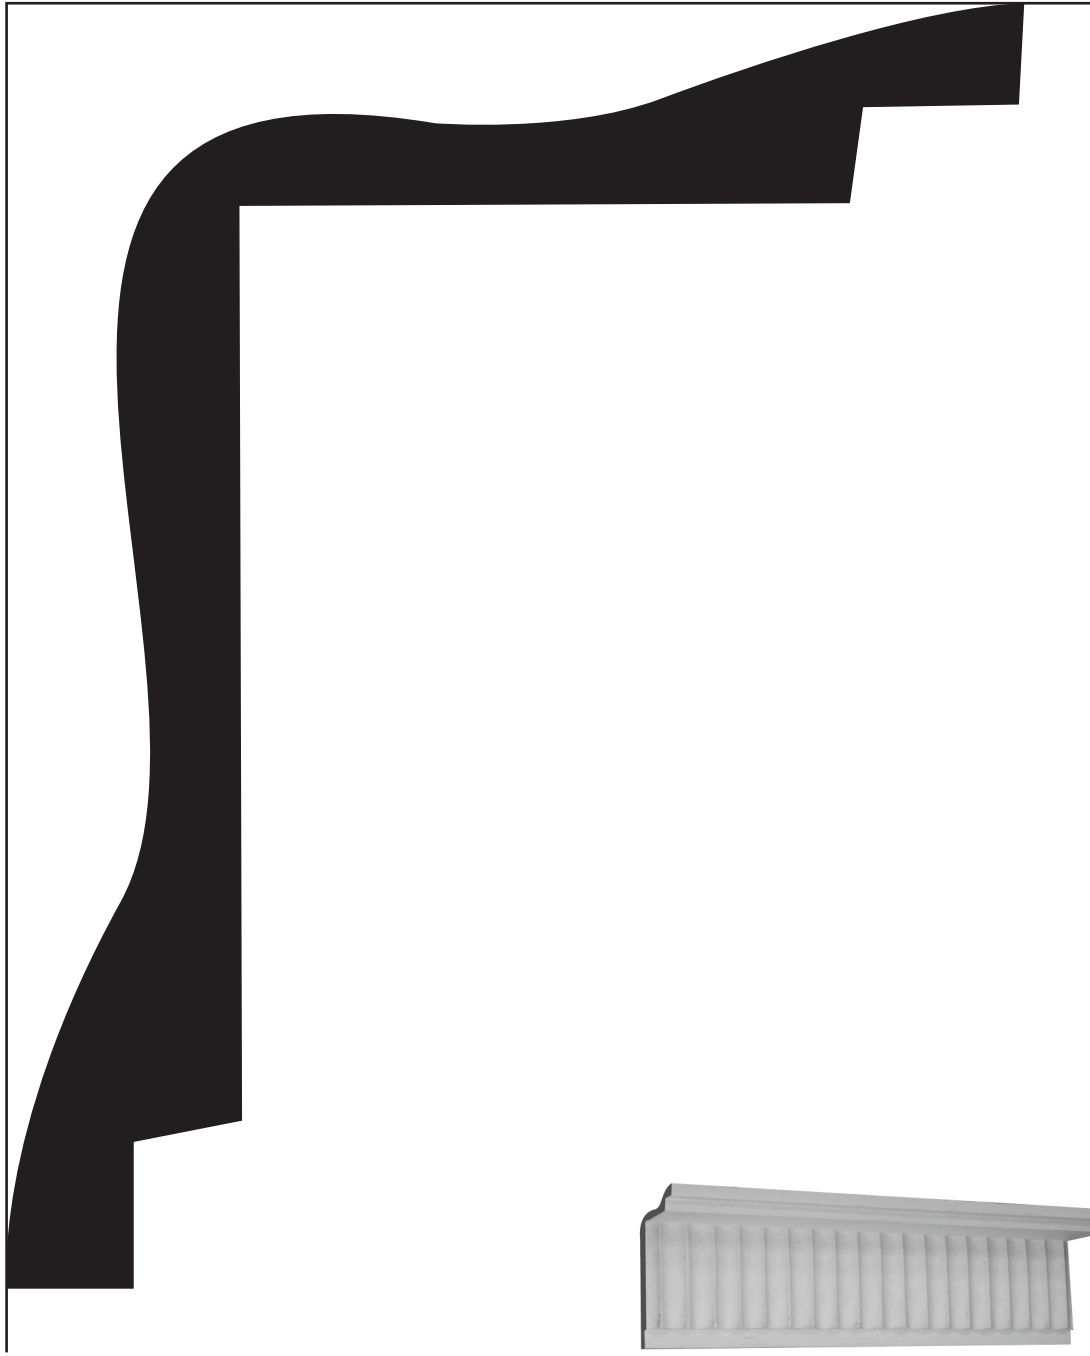

**A351**

CEILING - 135 mm

1:1 SCALE\*

WALL - 170 mm

CHECK THE SCALE AGAINST ANY STANDARD RULER

**A351** *Modern*

\* When printed on an A4 page  
Please set your PRINTER scale to NONE

**ALLPLASTA**