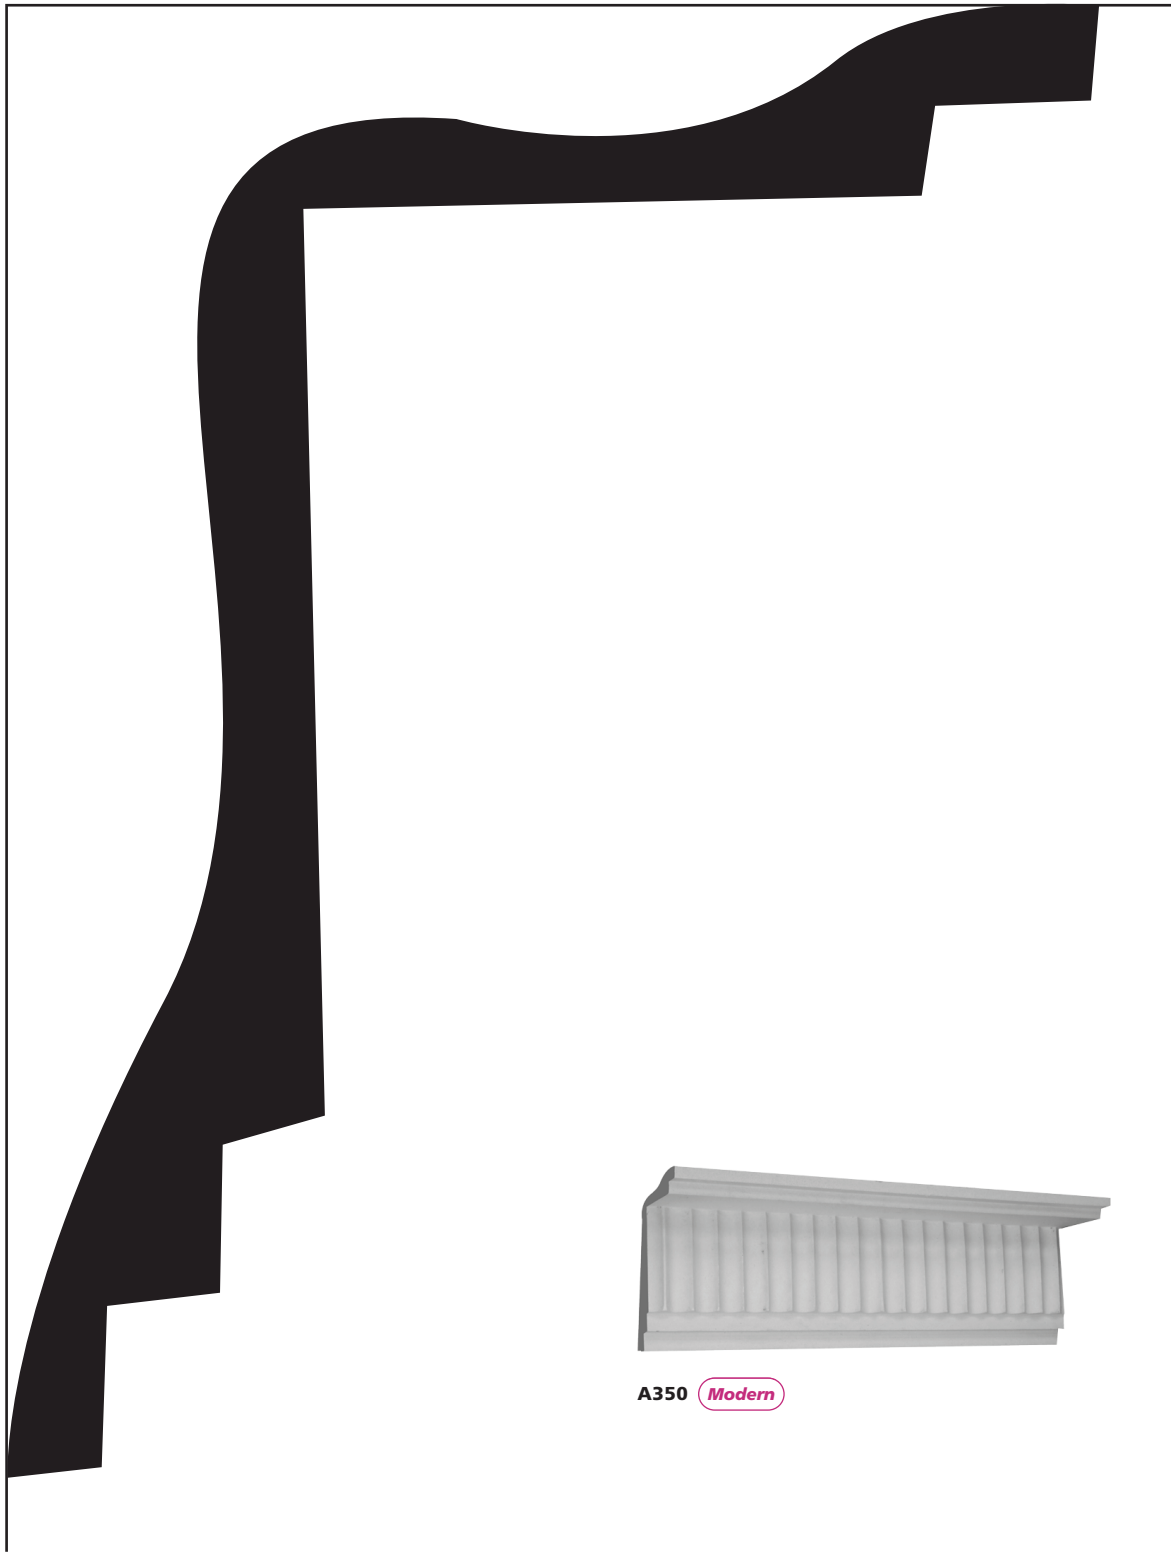

**A350**

CEILING - 145 mm

1:1 SCALE\*

WALL - 195 mm

CHECK THE SCALE AGAINST ANY STANDARD RULER

\* When printed on an A4 page  
Please set your PRINTER scale to NONE

**A350** *Modern*

**ALLPLASTA**