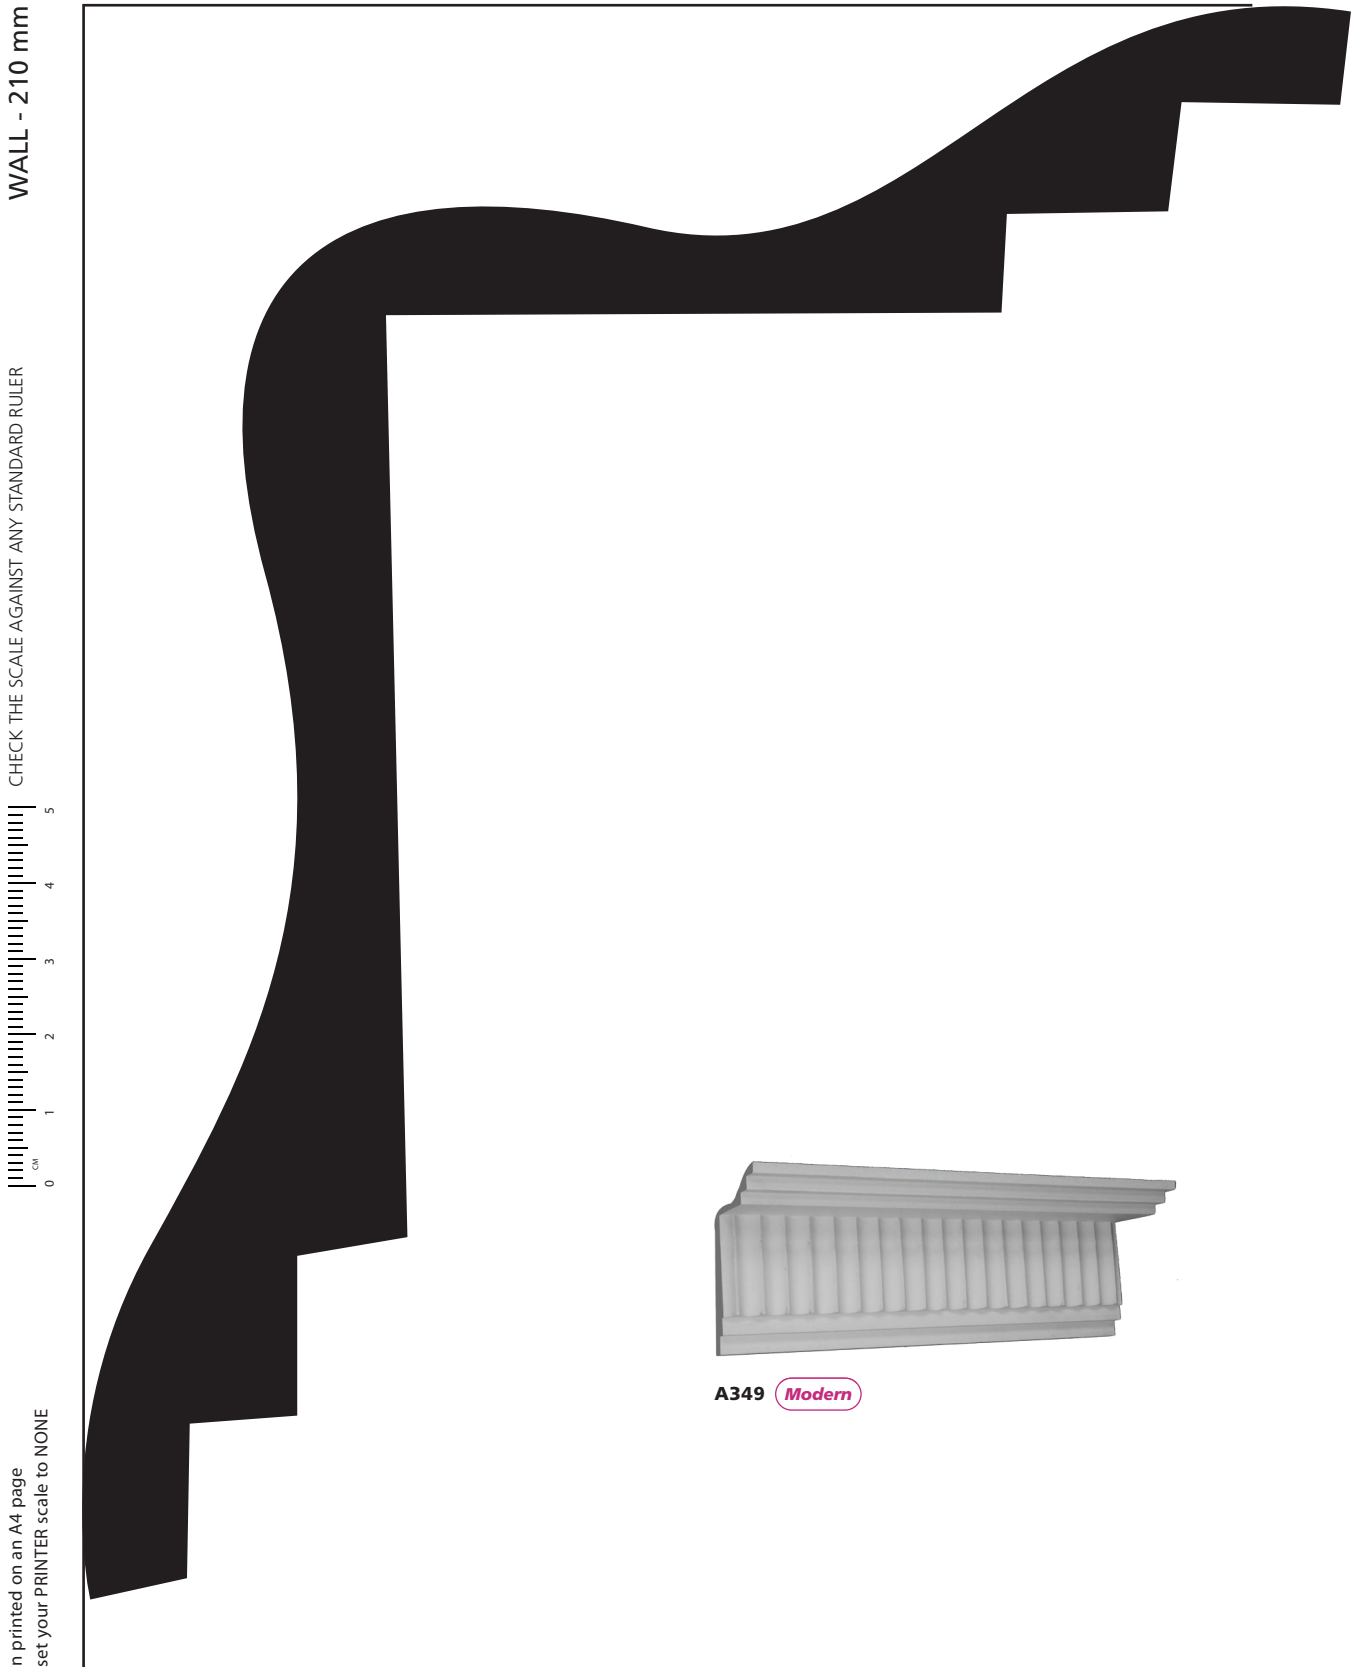

A349

CEILING - 165 mm

1:1 SCALE*

* When printed on an A4 page
Please set your PRINTER scale to NONE

CHECK THE SCALE AGAINST ANY STANDARD RULER

WALL - 210 mm

A349 *Modern*

ALLPLASTA