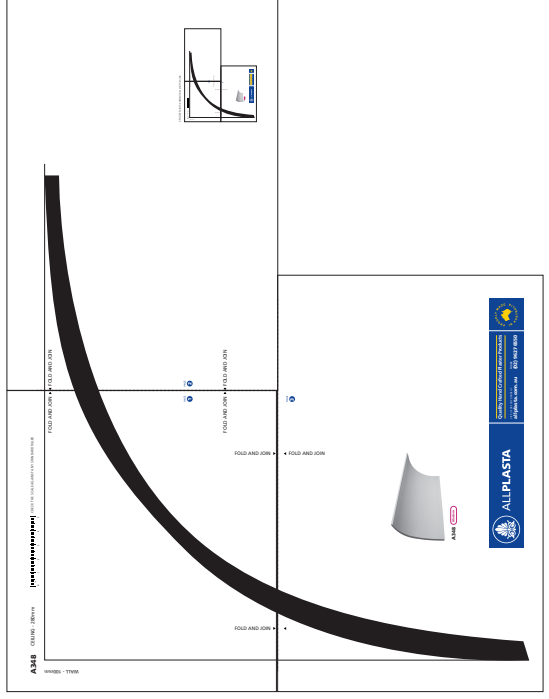

# A348

CEILING - 280mm

CHECK THE SCALE AGAINST ANY STANDARD RULER

\* When printed on an A4 page  
Please set your PRINTER scale to **NONE**

1:1 SCALE \*

WALL - 100mm

FOLD AND JOIN ▶

FOLD AND JOIN ▶

FOLD AND JOIN ▶

FOLD AND JOIN ▶

PAGE **1**

FOLD AND JOIN

FOLD AND JOIN

3 PAGES: Fold the dotted lines and then join.

◀ FOLD AND JOIN

**A348**