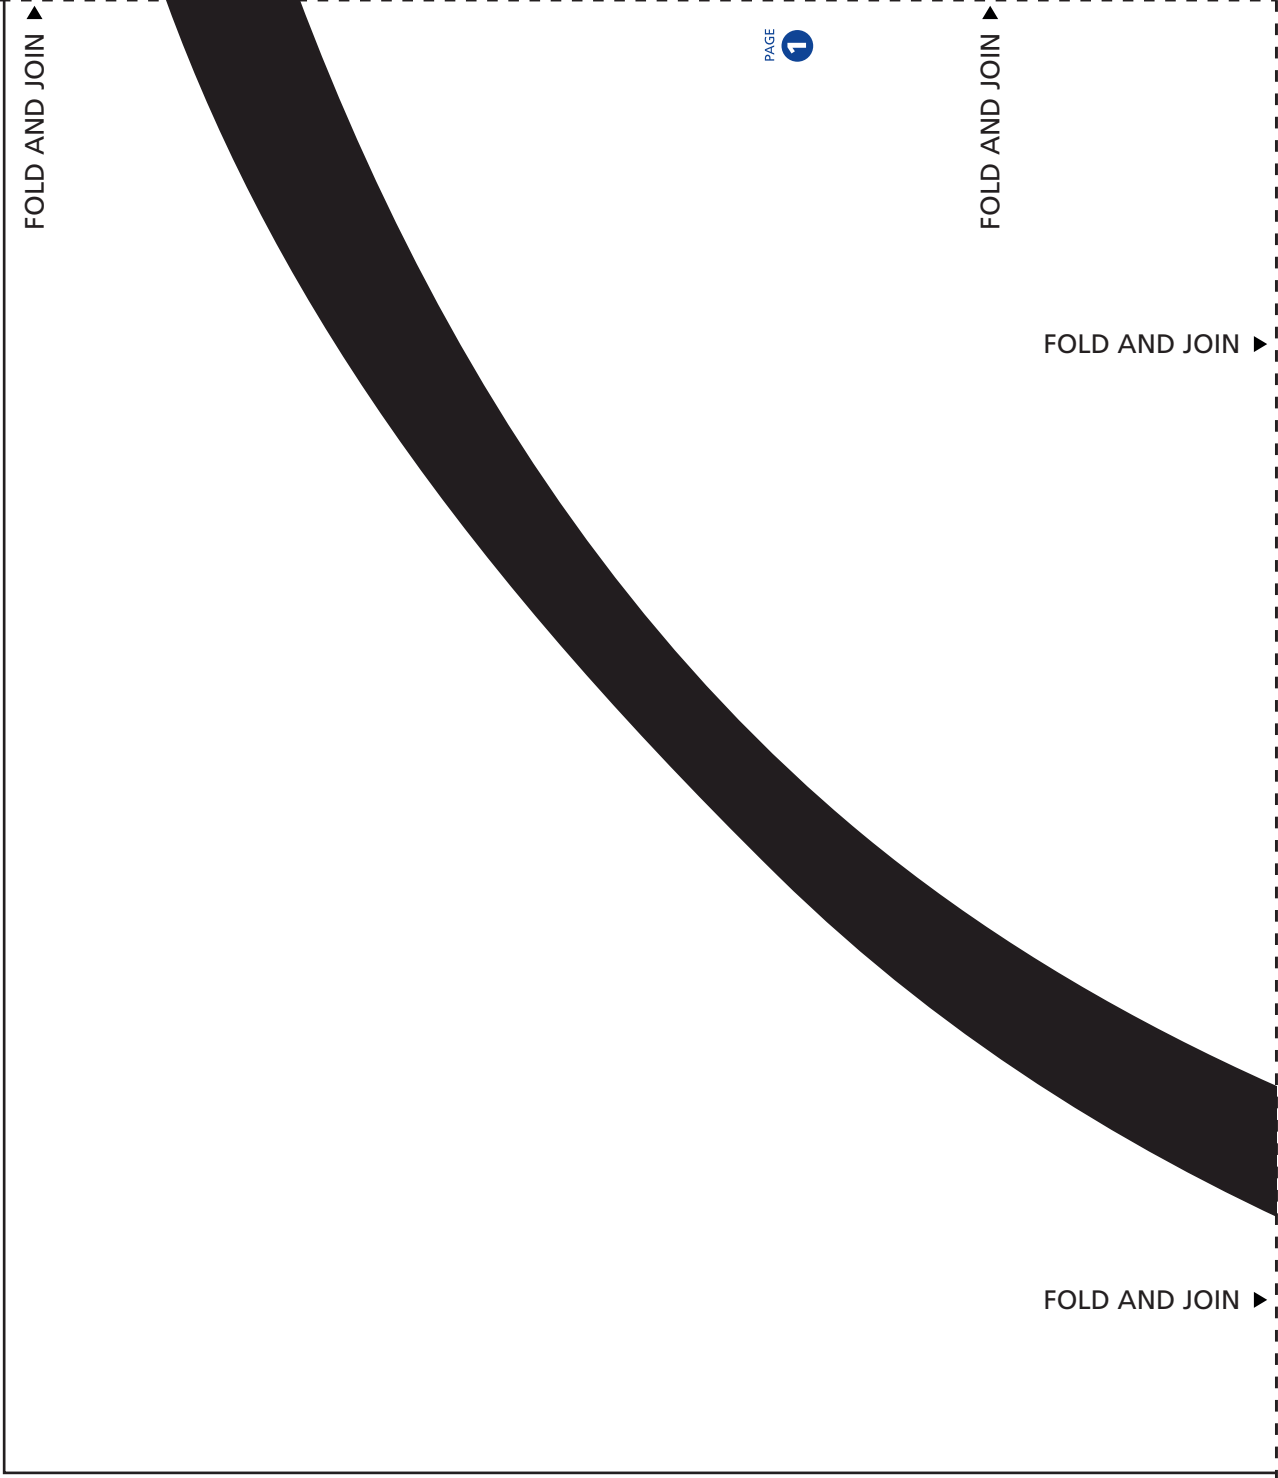

# A348

CEILING - 280mm

CHECK THE SCALE AGAINST ANY STANDARD RULER

\* When printed on an A4 page  
Please set your PRINTER scale to **NONE**

1:1 SCALE \*

WALL - 100mm

FOLD AND JOIN ▶

FOLD AND JOIN ▶

FOLD AND JOIN ▶

FOLD AND JOIN ▶

PAGE **1**

FOLD AND JOIN

FOLD AND JOIN

3 PAGES: Fold the dotted lines and then join.

◀ FOLD AND JOIN

**A348**