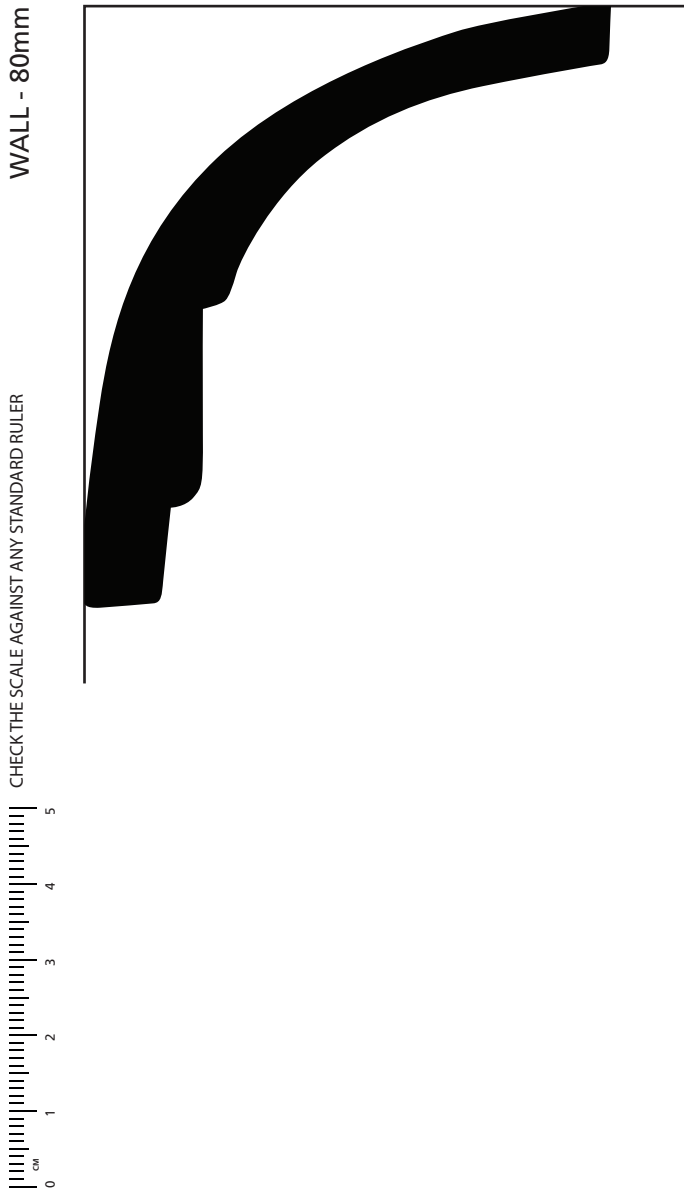

A344 CEILING - 70mm

1:1 SCALE*

A344 *Art Deco*

* When printed on an A4 page
Please set your PRINTER scale to NONE

ALLPLASTA

Quality Hand Crafted Plaster Products

VISIT US OR SHOP ONLINE AT:
allplasta.com.au