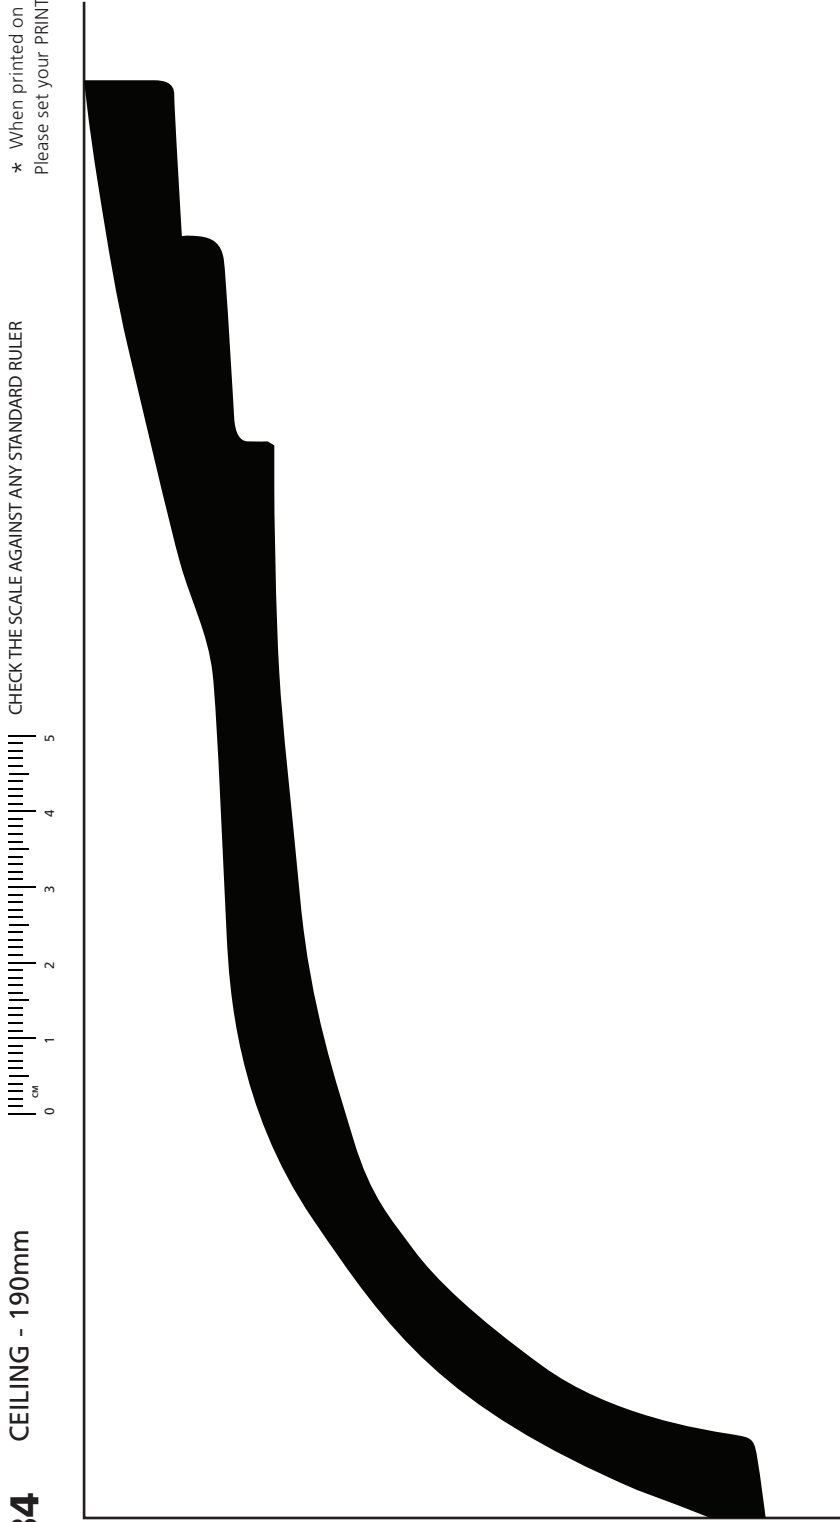

**A334**

CEILING - 190mm

CHECK THE SCALE AGAINST ANY STANDARD RULER

1:1 SCALE \*

\* When printed on an A4 page  
Please set your PRINTER scale to NONE

WALL - 90mm

**ALLPLASTA**

Quality Hand Crafted Plaster Products