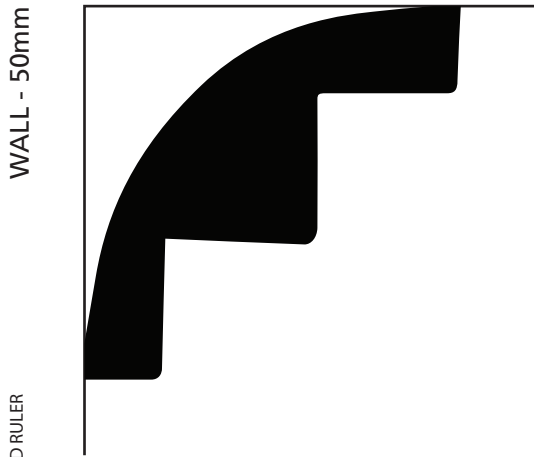

A321 CEILING - 50mm

1:1 SCALE*

WALL - 50mm

CHECK THE SCALE AGAINST ANY STANDARD RULER

A321 *Modern*

* When printed on an A4 page
Please set your PRINTER scale to NONE

ALLPLASTA

Quality Hand Crafted Plaster Products