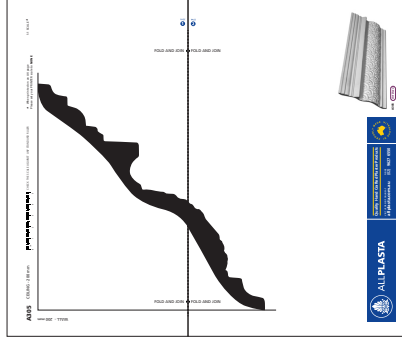

**A305**

CEILING - 200 mm

WALL - 200 mm

CHECK THE SCALE AGAINST ANY STANDARD RULER

\* When printed on an A4 page  
Please set your PRINTER scale to **NONE**

1:1 SCALE \*

2 PAGES: Fold the dotted lines and then join.