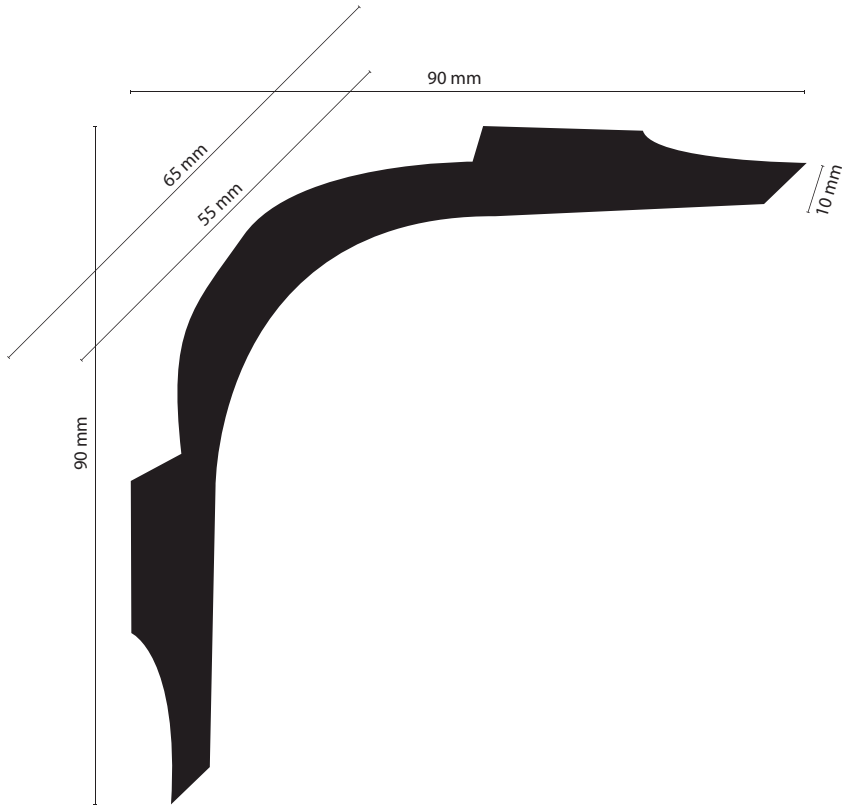

AES4

1:1 SCALE*

CHECK THE SCALE AGAINST ANY STANDARD RULER

* When printed on an A4 page
Please set your PRINTER scale to NONE

AES4 Colonial Victorian
90 mm x 90 mm
3600 mm HEIGHT
Can be cut & rejoined to length onsite