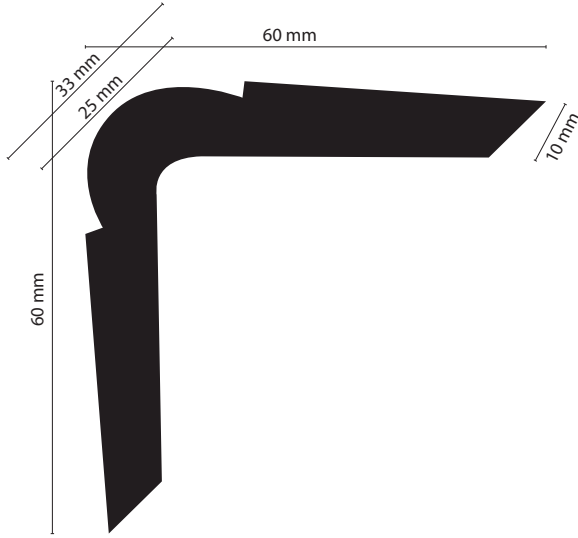

AES3

1:1 SCALE*

CHECK THE SCALE AGAINST ANY STANDARD RULER

* When printed on an A4 page
Please set your PRINTER scale to NONE

AES3 Colonial Victorian

60 mm x 60 mm
2100 mm HEIGHT

Can be cut & rejoined to length onsite