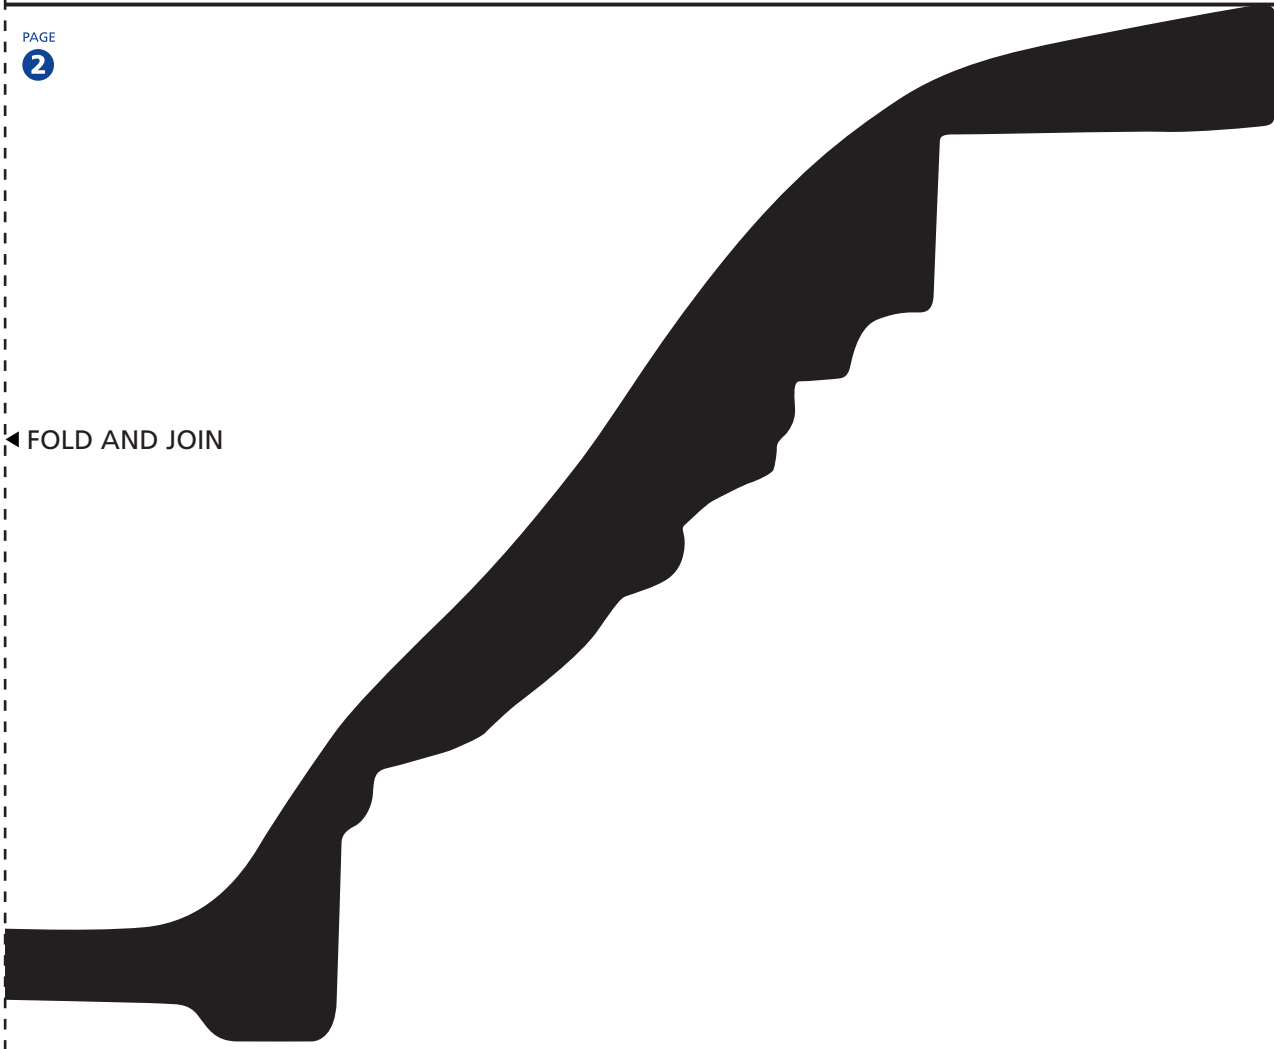

◀ FOLD AND JOIN

◀ FOLD AND JOIN