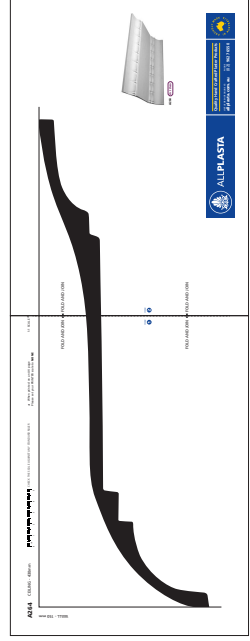

A264

CEILING - 430mm

CHECK THE SCALE AGAINST ANY STANDARD RULER

* When printed on an A4 page
Please set your PRINTER scale to **NONE**

1:1 SCALE *

WALL - 150 mm

FOLD AND JOIN ▶

FOLD AND JOIN ▶

2 PAGES: Fold the dotted lines and then join.

← FOLD AND JOIN

A264 Art Deco

← FOLD AND JOIN

ALLPLASTA

Quality Hand Crafted Plaster Products

VISIT US OR SHOP ONLINE AT:

allplasta.com.au