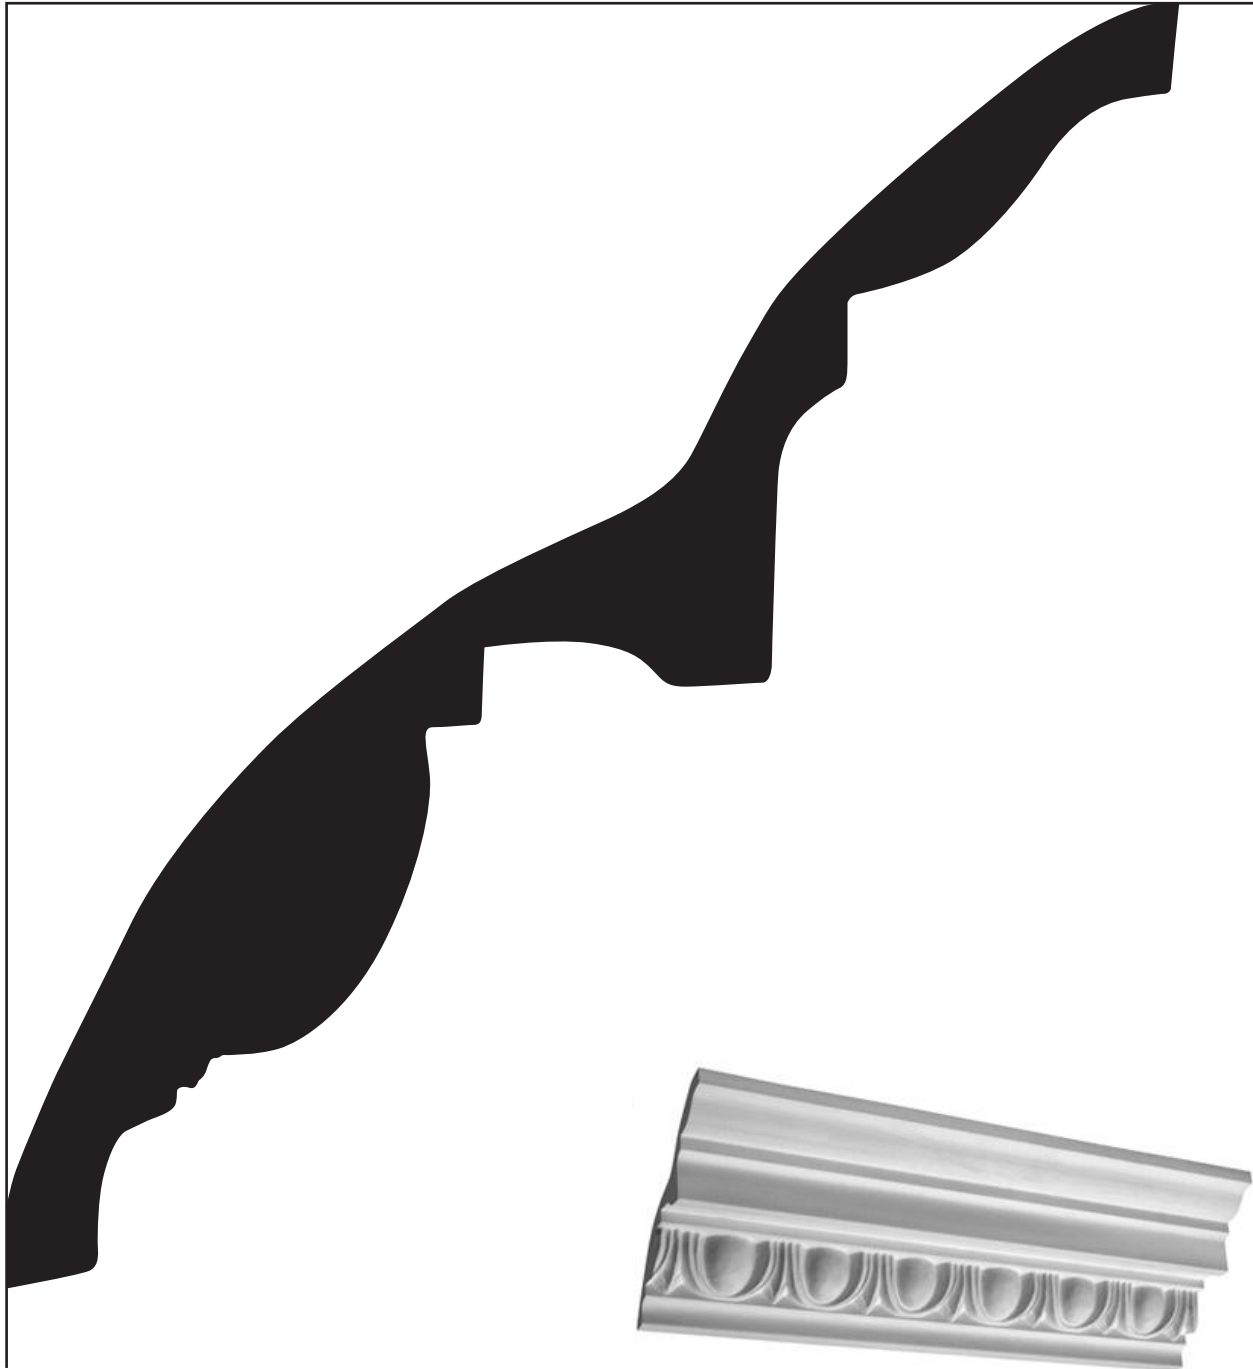

# A301

CEILING - 155mm

1:1 SCALE\*

WALL - 170mm

CHECK THE SCALE AGAINST ANY STANDARD RULER

\* When printed on an A4 page  
Please set your PRINTER scale to **NONE**

A301 **Georgian**