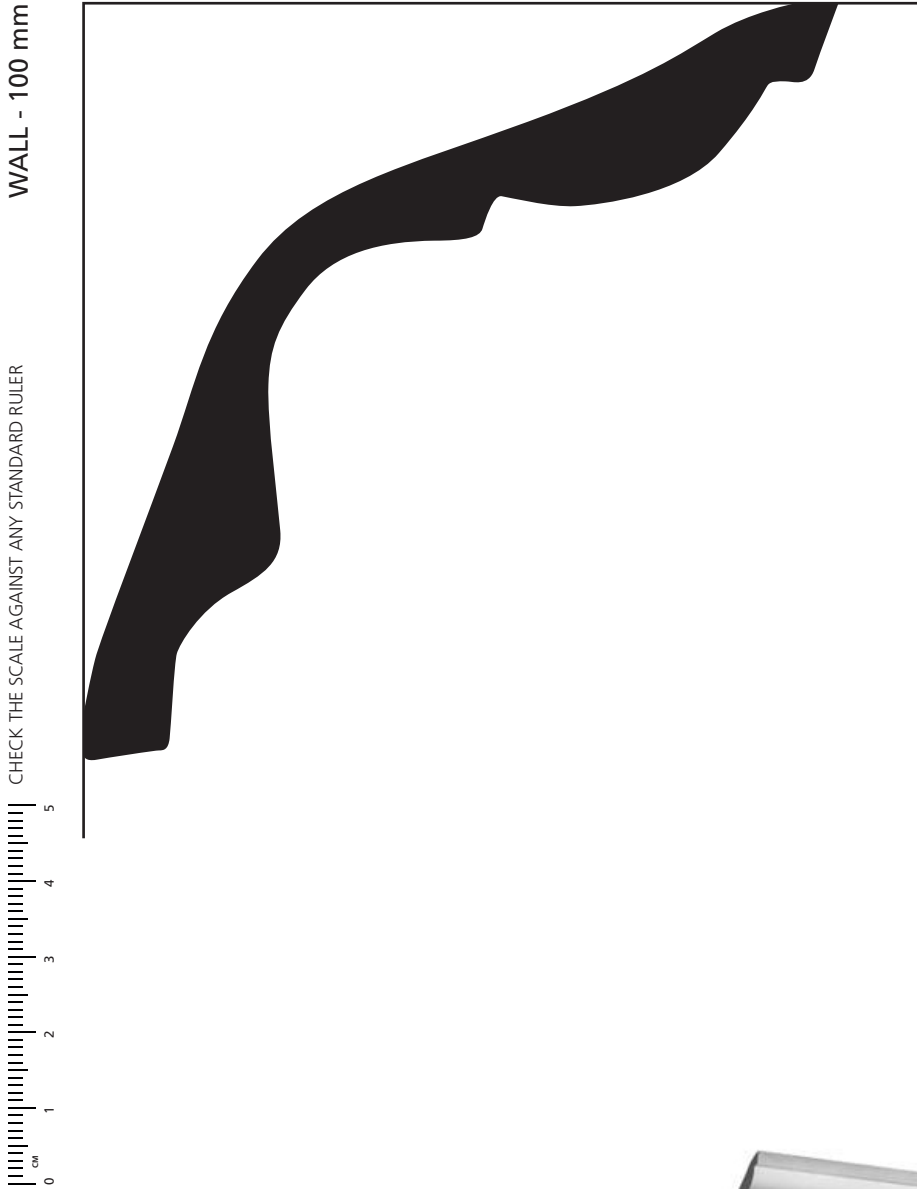

A260

CEILING - 100 mm

1:1 SCALE*

A260 **Victorian**

* When printed on an A4 page
Please set your PRINTER scale to **NONE**

ALLPLASTA

Quality Hand Crafted Plaster Products

VISIT US OR SHOP ONLINE AT:
allplasta.com.au