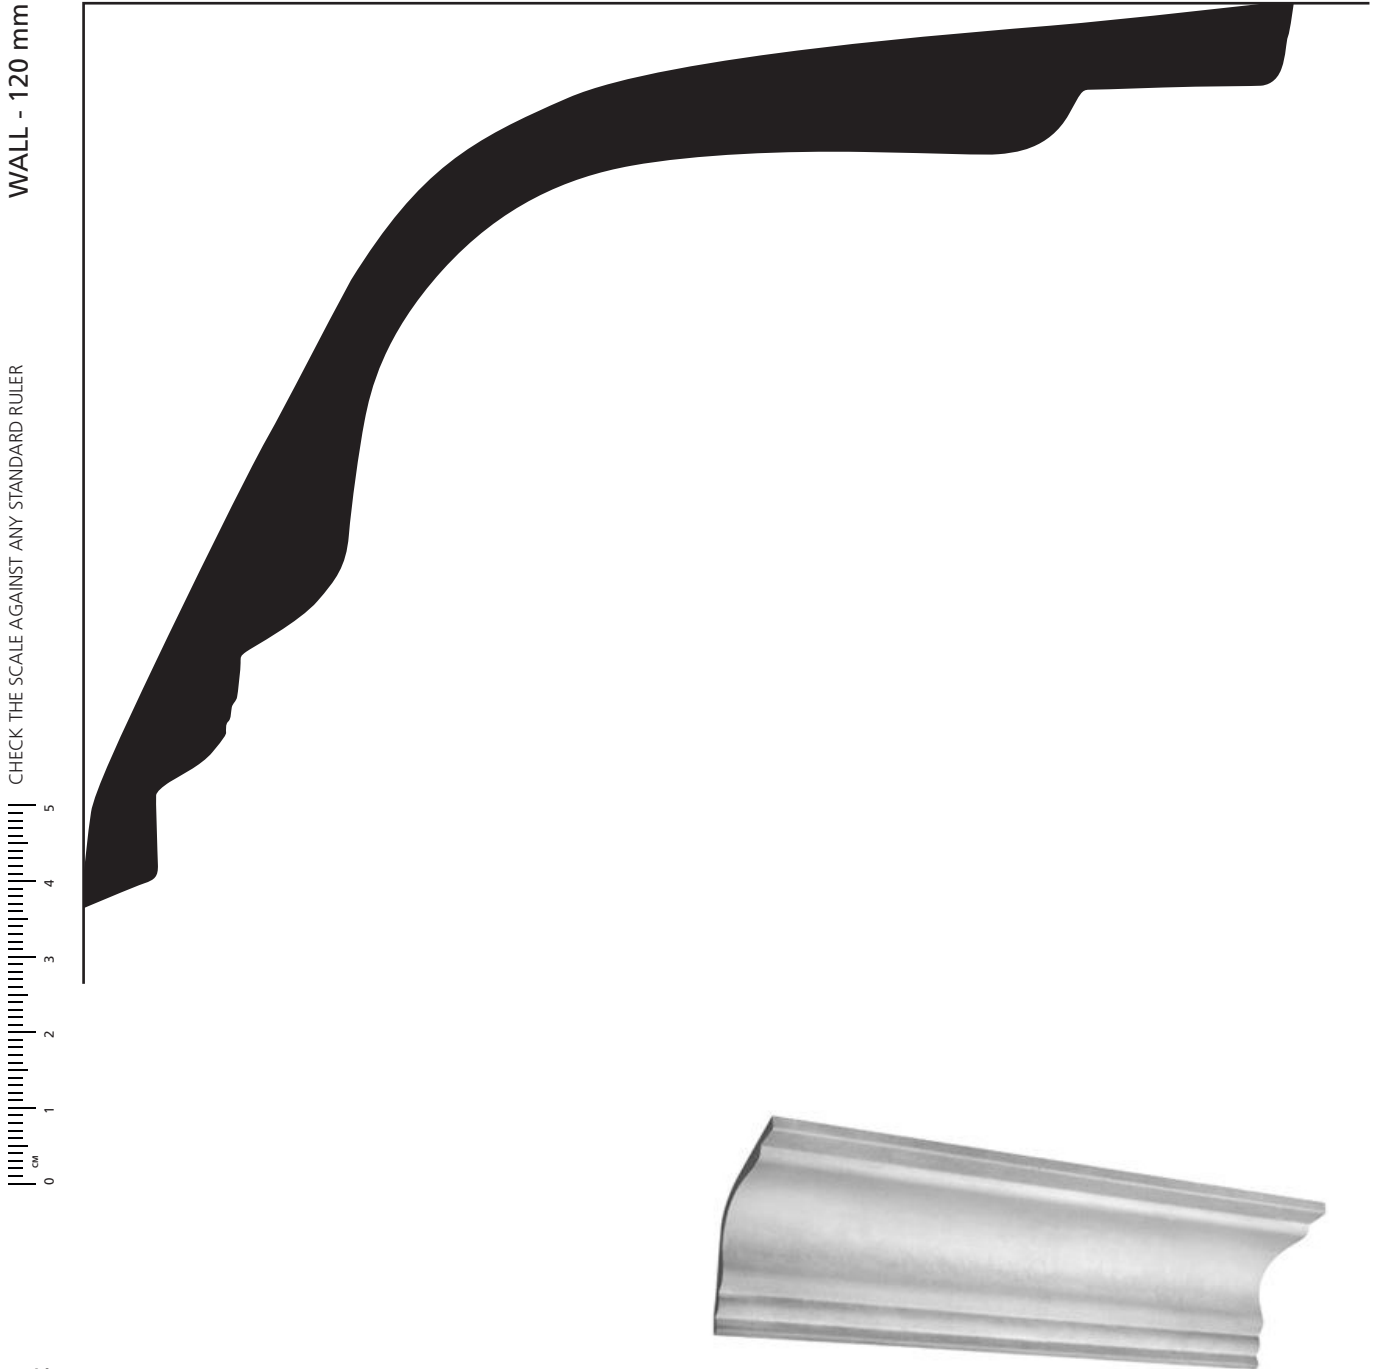

A259

CEILING - 160 mm

1:1 SCALE*

A259 **Colonial**

* When printed on an A4 page
Please set your PRINTER scale to **NONE**

ALLPLASTA

Quality Hand Crafted Plaster Products

VISIT US OR SHOP ONLINE AT:
allplasta.com.au