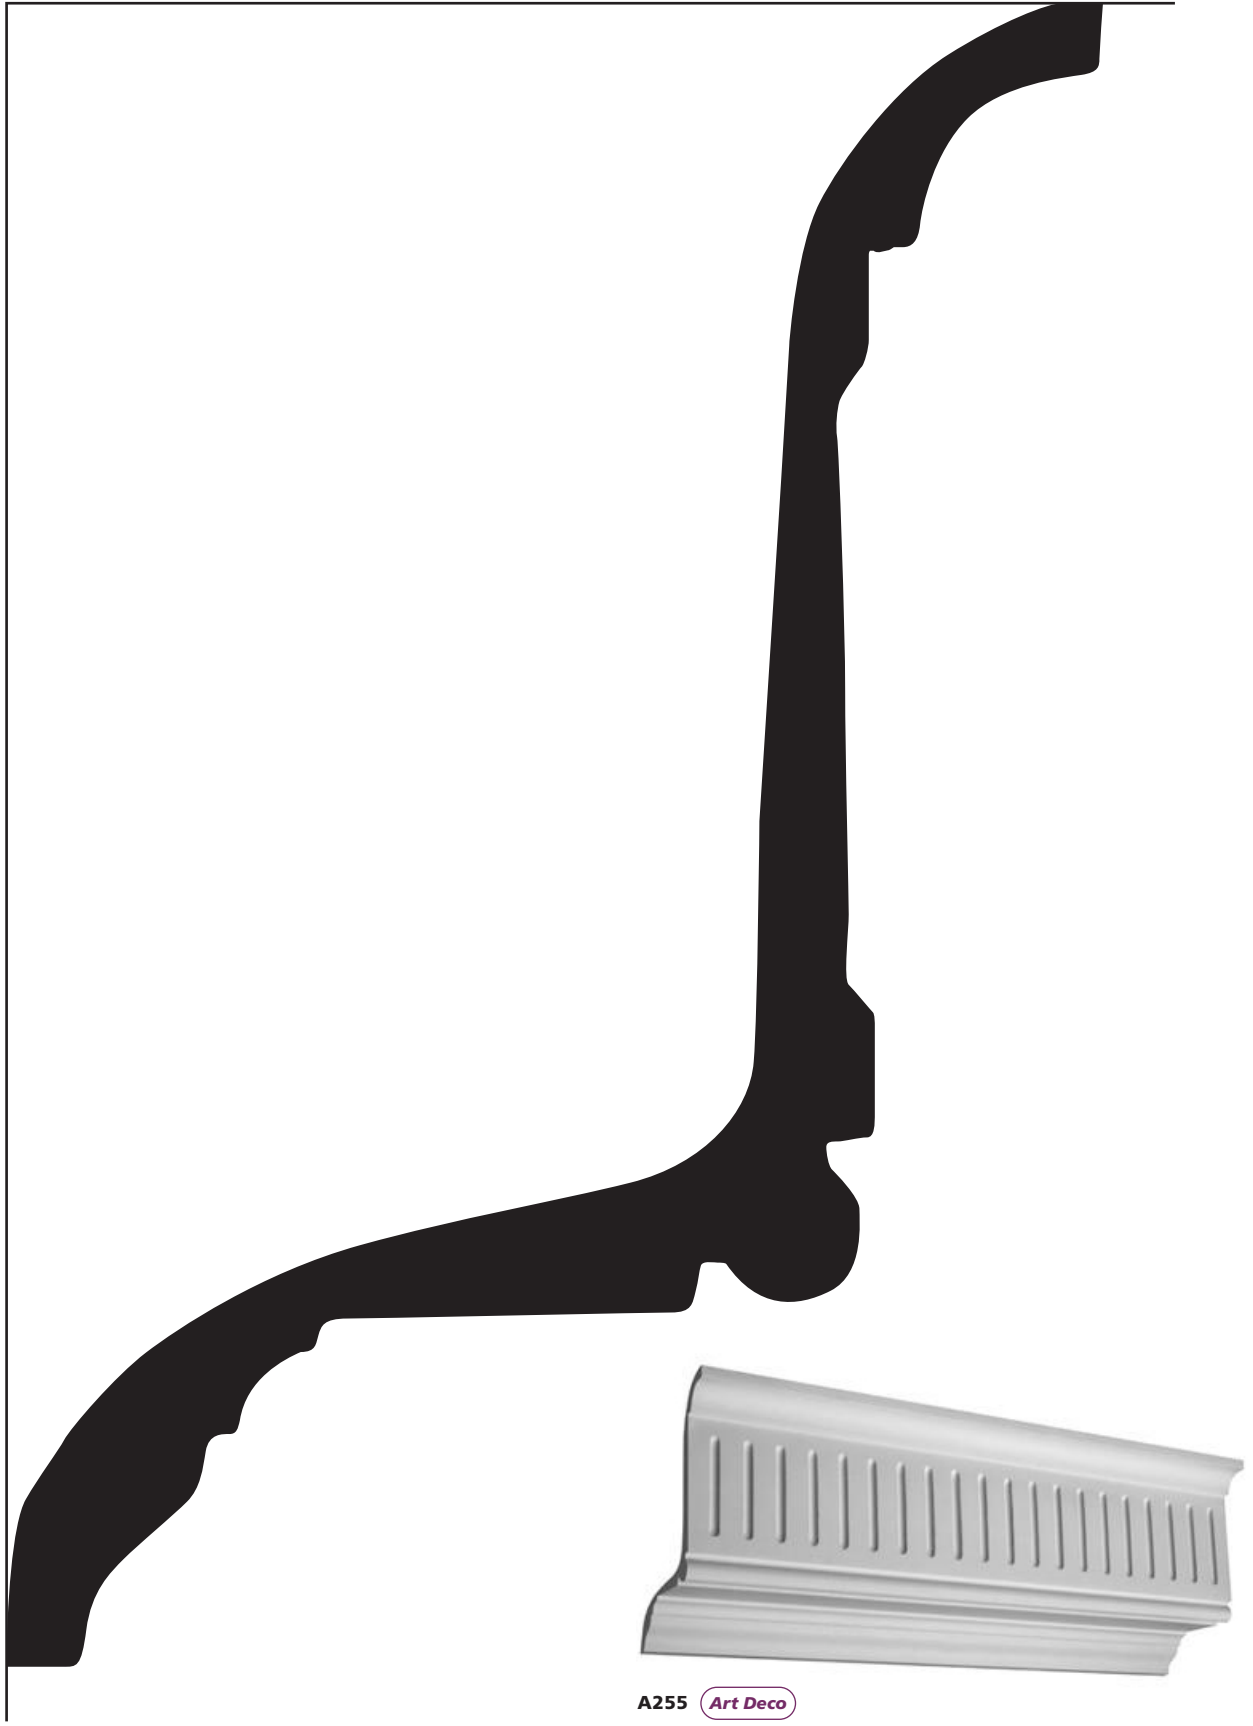

**A255**

CEILING - 145 mm

1:1 SCALE\*

WALL - 220 mm

CHECK THE SCALE AGAINST ANY STANDARD RULER

\* When printed on an A4 page  
Please set your PRINTER scale to **NONE**

**A255** Art Deco

**ALLPLASTA**