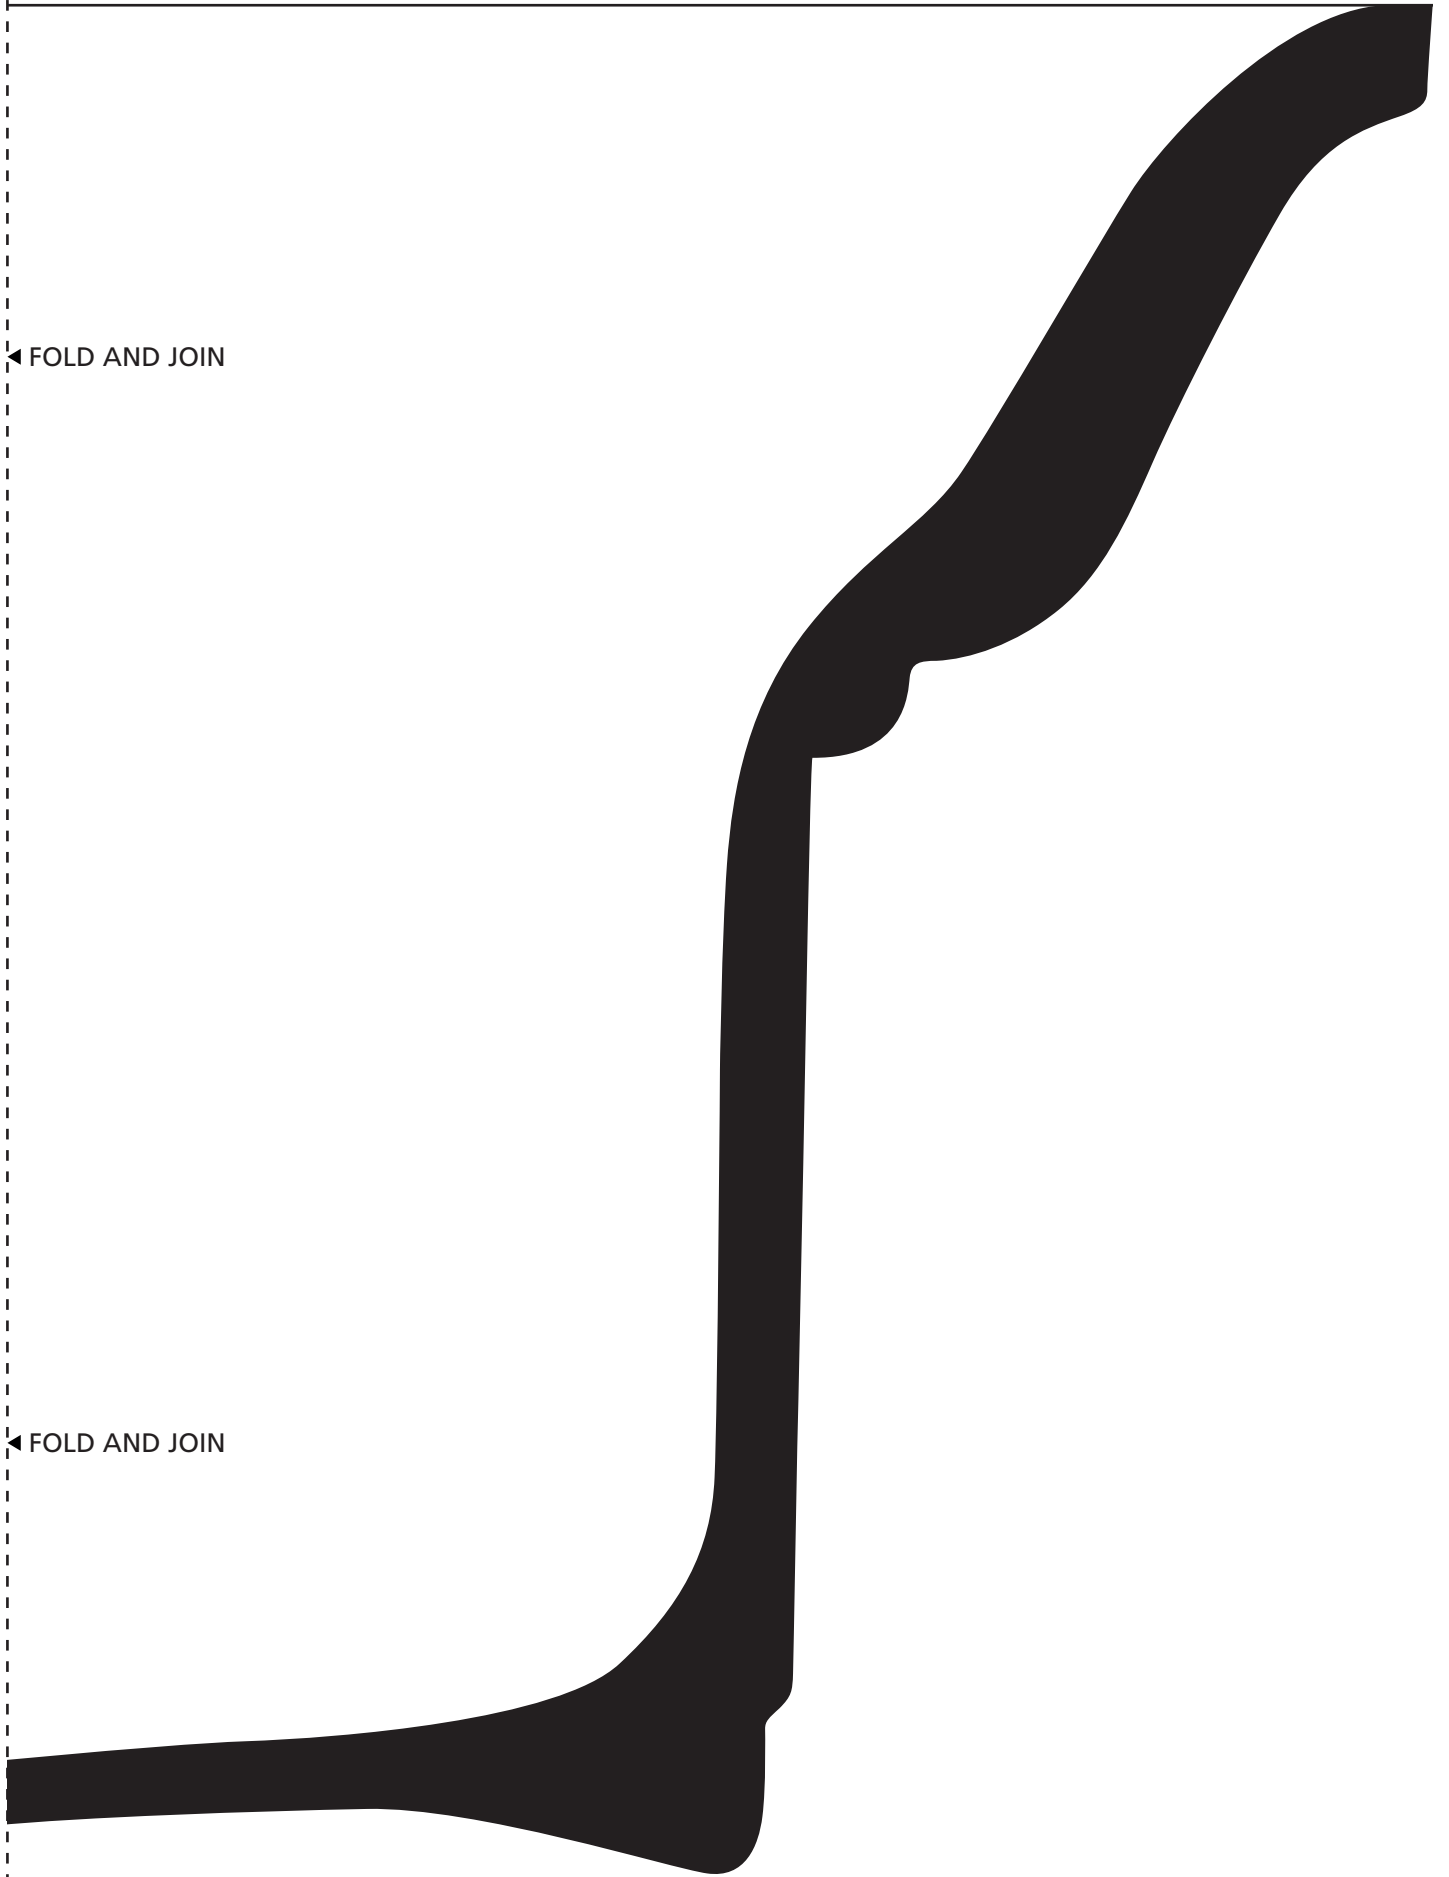

WALL - 440 mm

JOIN ▶

3 PAGES: Fold the dotted lines and then join.

JOIN ▶

◀ NIOF

◀ NIOF

◀ FOLD AND JOIN

◀ FOLD AND JOIN

A295 **Georgian**

\* When printed on an A4 page  
Please set your PRINTER scale to **NONE**

CHECK THE SCALE AGAINST ANY STANDARD RULER

**ALLPLASTA**

Quality Hand Crafted Plaster Products

VISIT US OR SHOP ONLINE AT:  
[allplasta.com.au](http://allplasta.com.au)