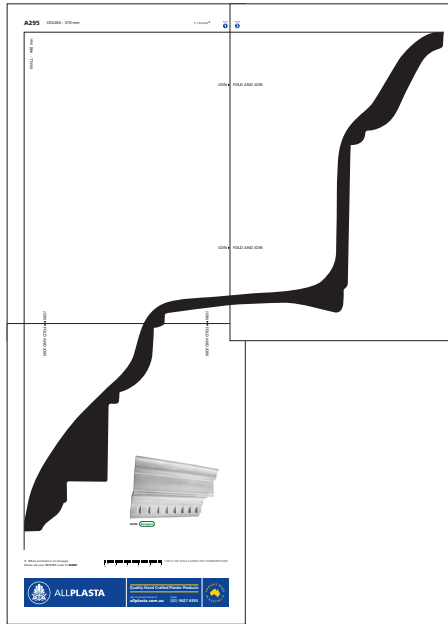

WALL - 440 mm

JOIN ▶

3 PAGES: Fold the dotted lines and then join.

JOIN ▶

◀ NIOF

◀ NIOF

◀ FOLD AND JOIN

◀ FOLD AND JOIN

A295 **Georgian**

\* When printed on an A4 page  
Please set your PRINTER scale to **NONE**

CHECK THE SCALE AGAINST ANY STANDARD RULER

**ALLPLASTA**

Quality Hand Crafted Plaster Products

VISIT US OR SHOP ONLINE AT:  
[allplasta.com.au](http://allplasta.com.au)