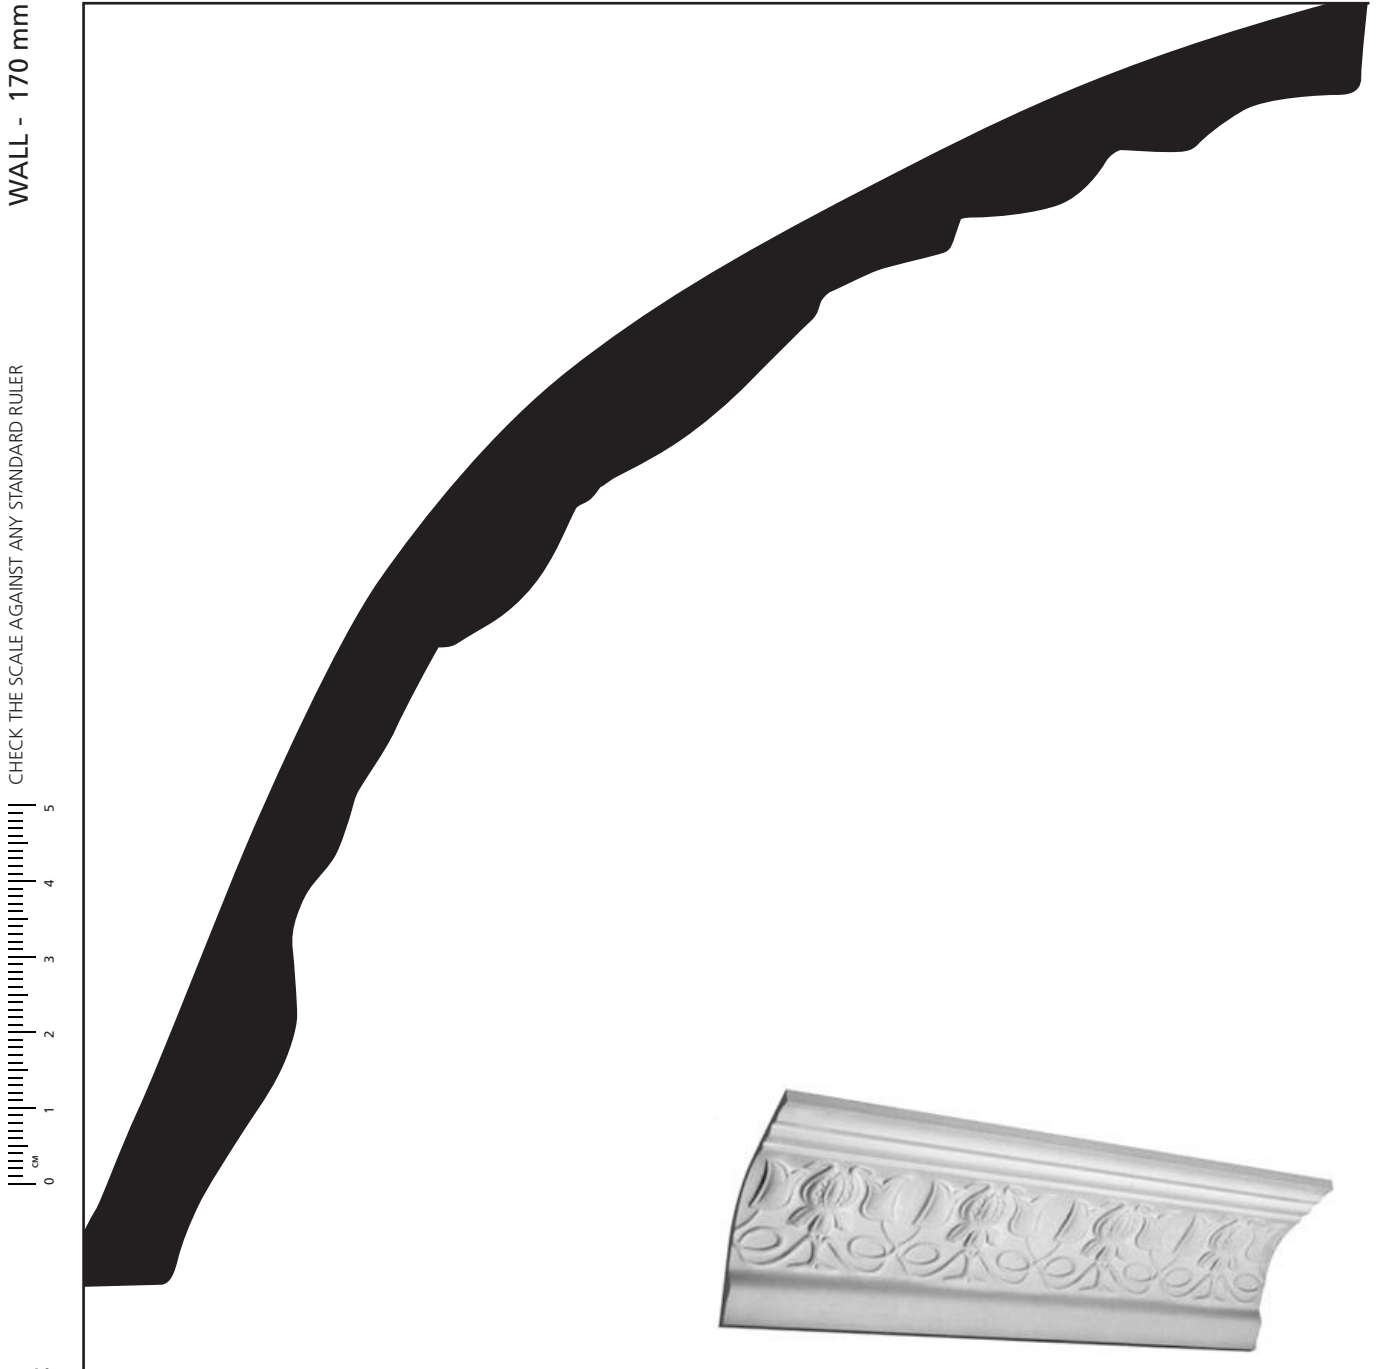

**A289**

CEILING - 170 mm

1:1 SCALE\*

\* When printed on an A4 page  
Please set your PRINTER scale to **NONE**

**A289** Federation

**ALLPLASTA**

Quality Hand Crafted Plaster Products

VISIT US OR SHOP ONLINE AT:  
[allplasta.com.au](http://allplasta.com.au)