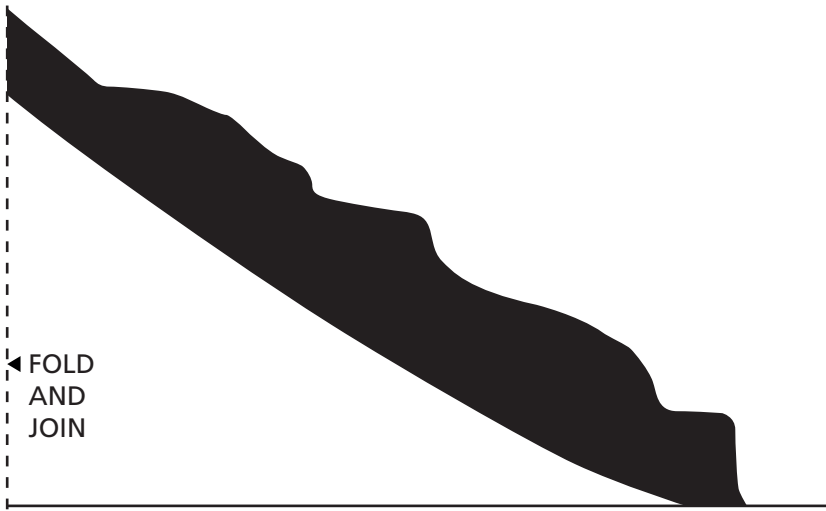

◀ FOLD AND JOIN

◀ FOLD
AND
JOIN