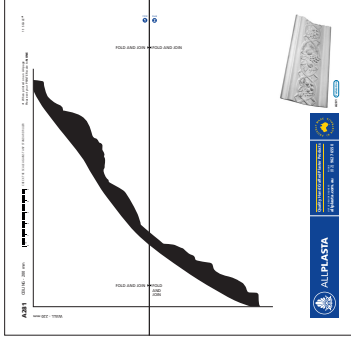

A281

CEILING - 200 mm

CHECK THE SCALE AGAINST ANY STANDARD RULER

* When printed on an A4 page
Please set your PRINTER scale to **NONE**

1:1 SCALE *

WALL - 200 mm

FOLD AND JOIN ▶

FOLD AND JOIN ▶

2 PAGES: Fold the dotted lines and then join.

◀ FOLD AND JOIN

◀ FOLD
AND
JOIN

A281 Federation

Quality Hand Crafted Plaster Products

VISIT US OR SHOP ONLINE AT:
allplasta.com.au

PHONE
(02) 9627 6550

ALLPLASTA