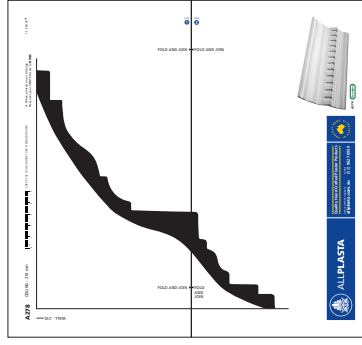

A278

CEILING - 210 mm

CHECK THE SCALE AGAINST ANY STANDARD RULER

* When printed on an A4 page
Please set your PRINTER scale to **NONE**

1:1 SCALE *

WALL - 210 mm

2 PAGES: Fold the dotted lines and then join.