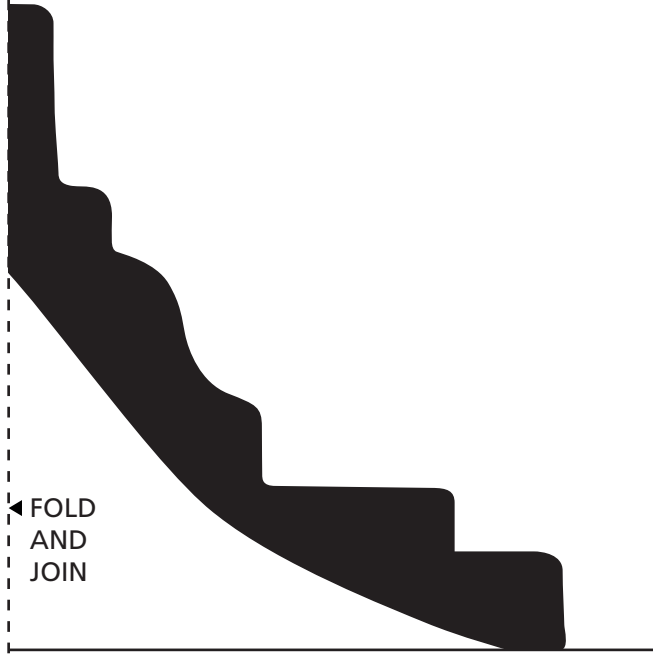

◀ FOLD AND JOIN

◀ FOLD
AND
JOIN