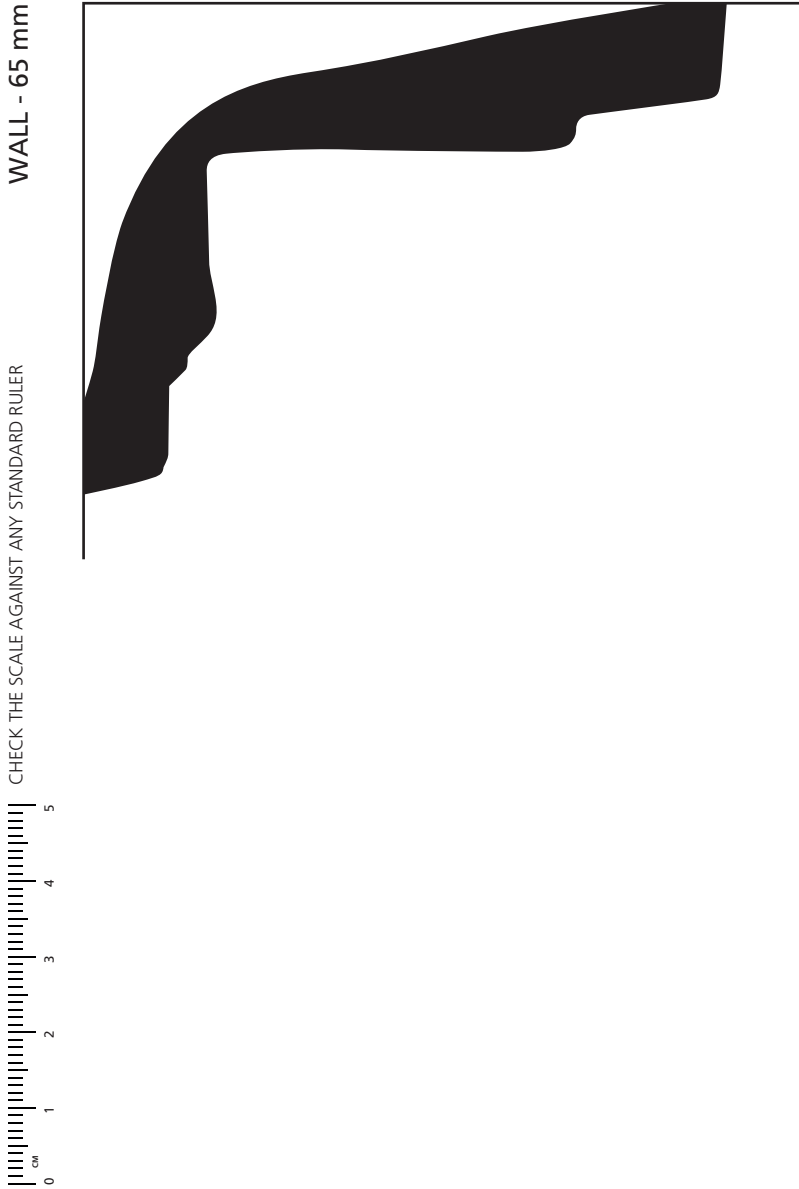

# A239

CEILING - 85 mm

1:1 SCALE\*

\* When printed on an A4 page  
Please set your PRINTER scale to **NONE**

A239 **Colonial**