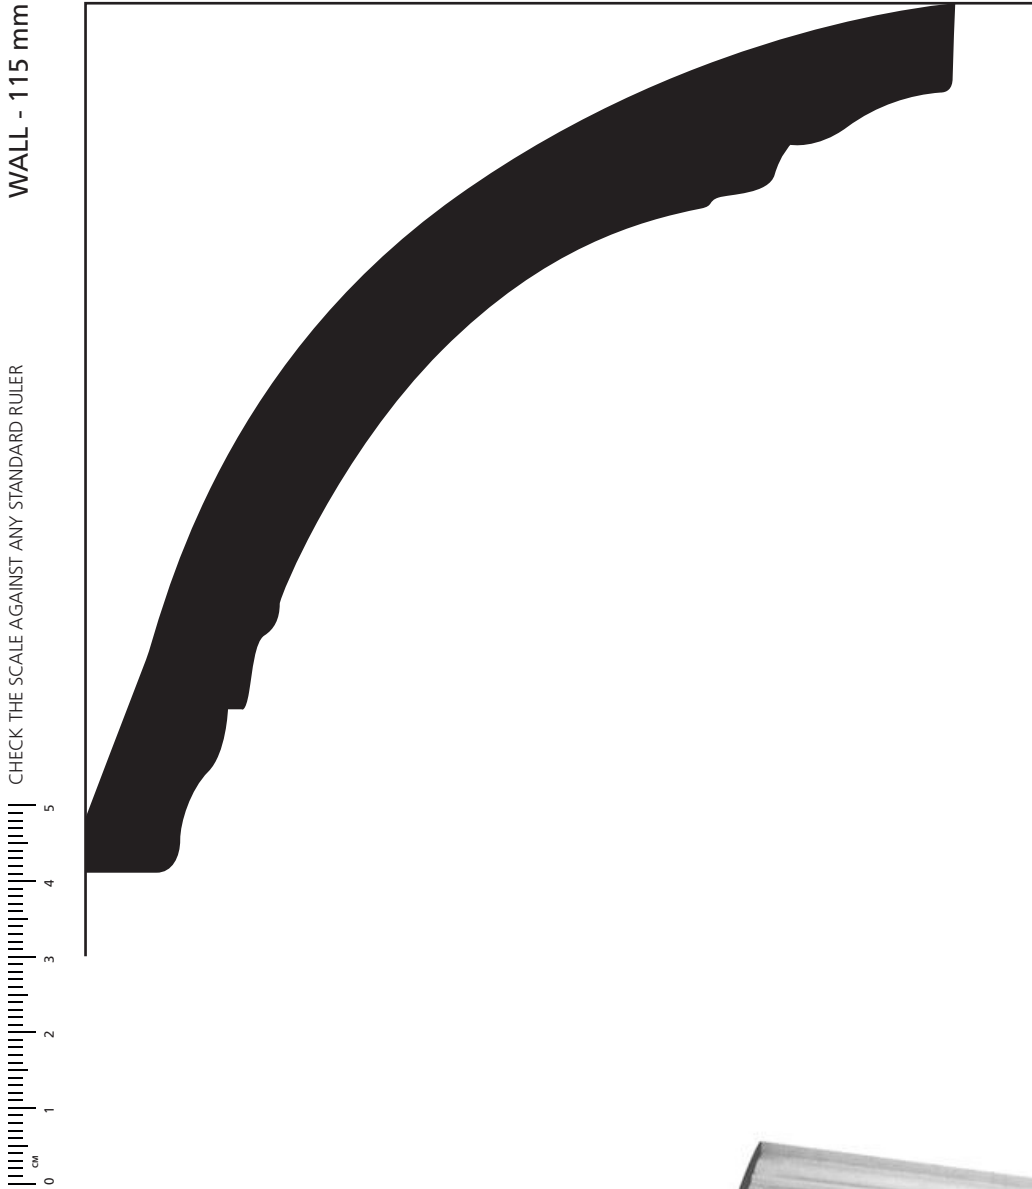

A236

CEILING - 115 mm

1:1 SCALE*

A236 Art Deco

* When printed on an A4 page
Please set your PRINTER scale to **NONE**

ALLPLASTA

Quality Hand Crafted Plaster Products

VISIT US OR SHOP ONLINE AT:
allplasta.com.au