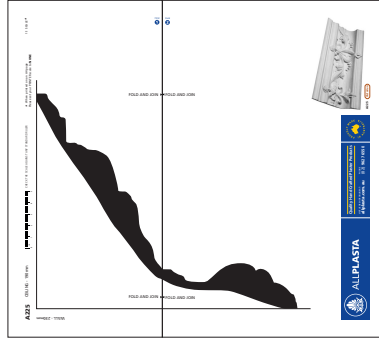

A225

CEILING - 190mm

CHECK THE SCALE AGAINST ANY STANDARD RULER

* When printed on an A4 page
Please set your PRINTER scale to **NONE**

1:1 SCALE *

WALL - 230mm

2 PAGES: Fold the dotted lines and then join.

◀ FOLD AND JOIN