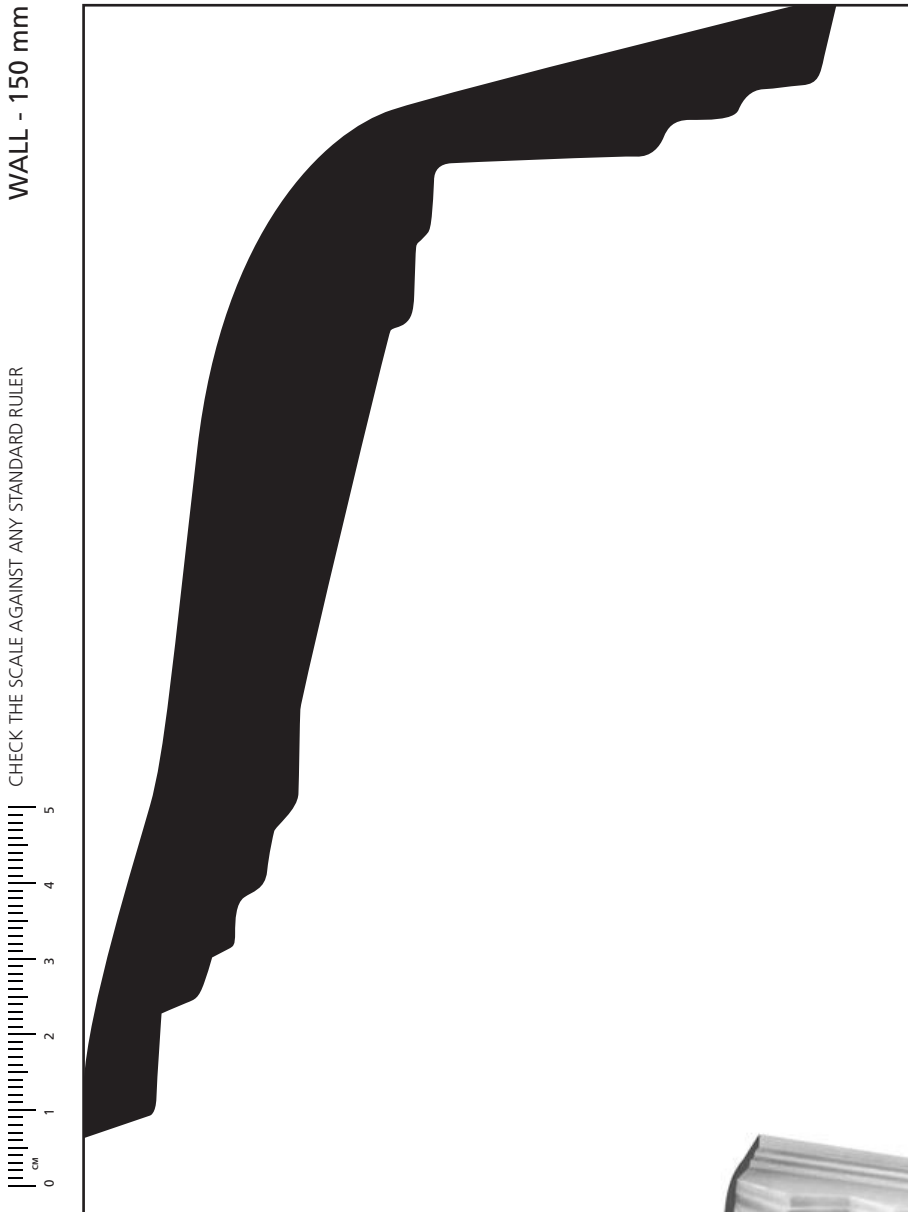

**A223**

CEILING - 100 mm

1:1 SCALE\*

**A223** Art Deco

\* When printed on an A4 page  
Please set your PRINTER scale to **NONE**

**ALLPLASTA**

Quality Hand Crafted Plaster Products

VISIT US OR SHOP ONLINE AT:  
[allplasta.com.au](http://allplasta.com.au)