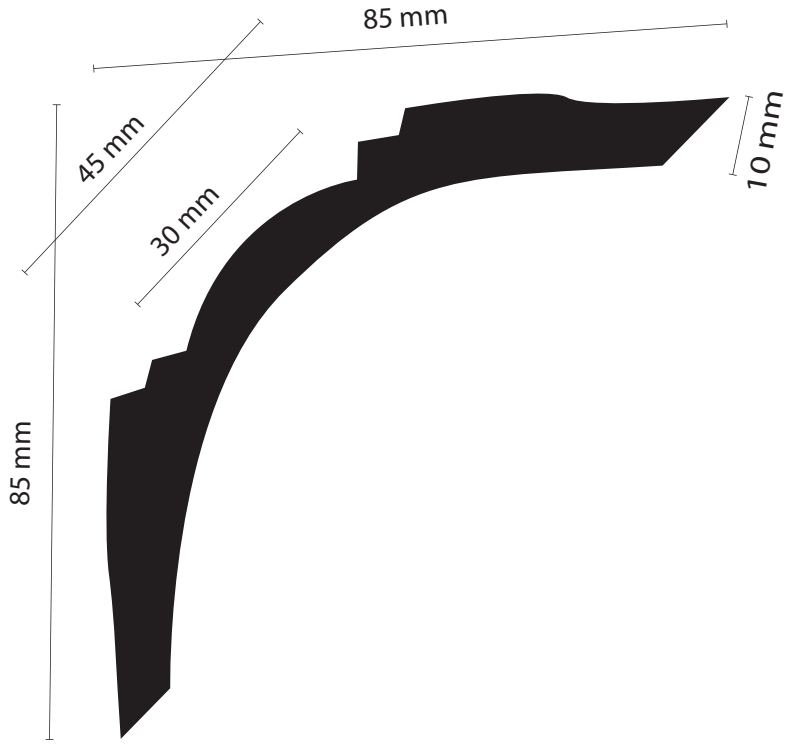

AES1

1:1 SCALE*

CHECK THE SCALE AGAINST ANY STANDARD RULER

* When printed on an A4 page
Please set your PRINTER scale to NONE

AES1 Colonial Victorian

85 mm x 85 mm
3000 mm HEIGHT

Can be cut & rejoined to length onsite