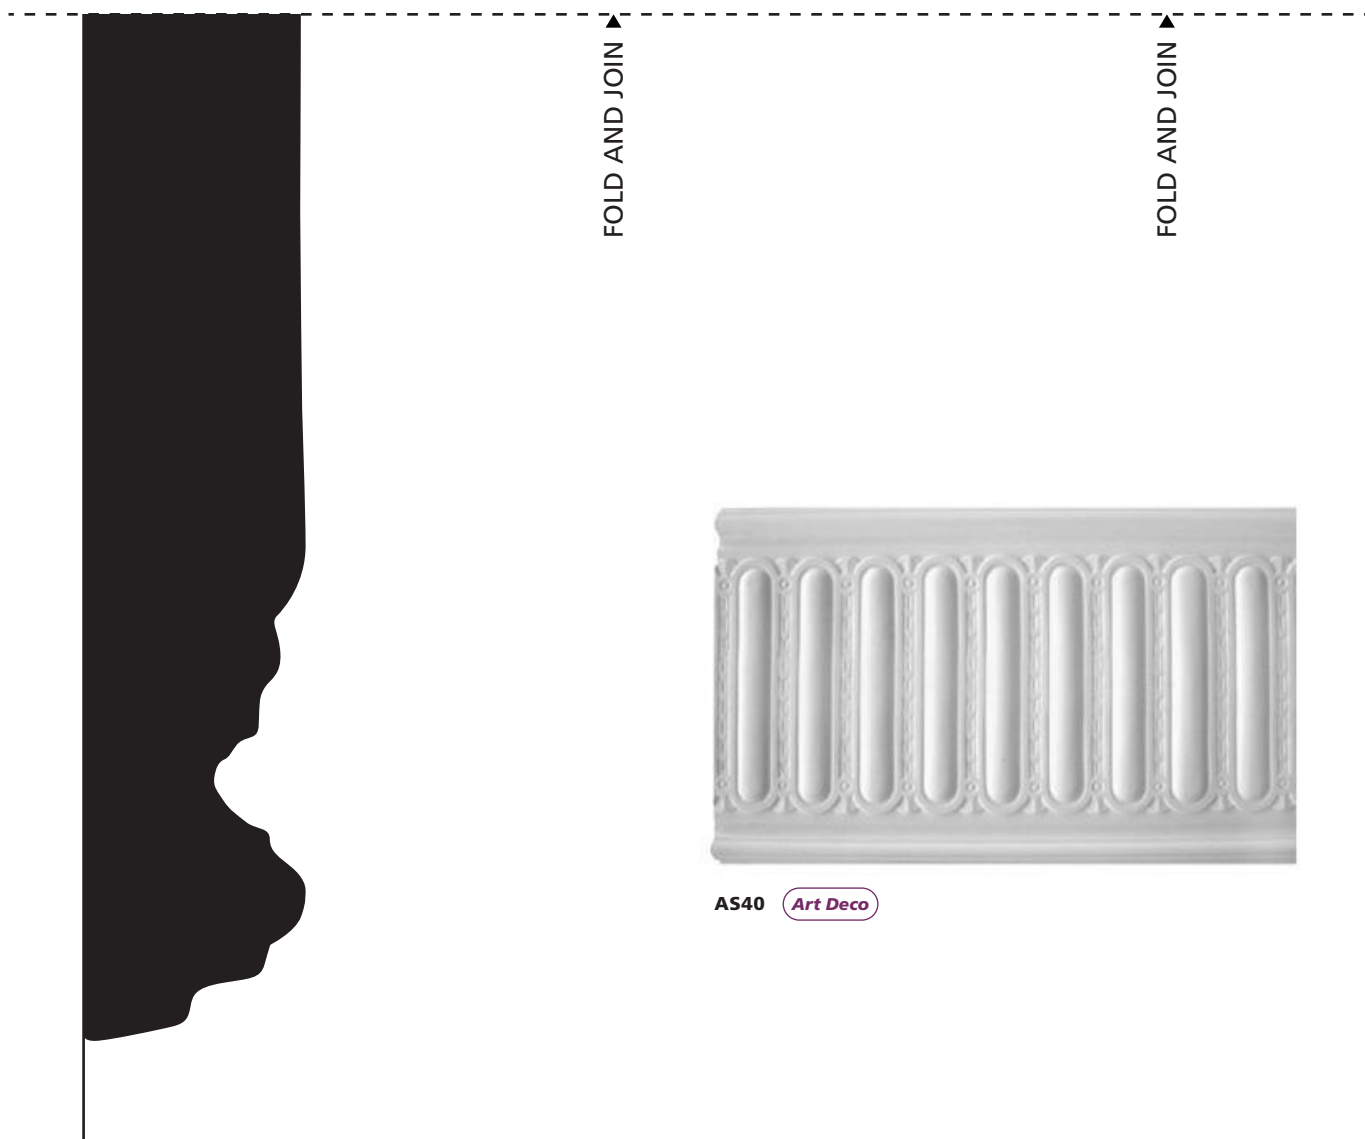

* When printed on an A4 page
Please set your PRINTER scale to **NONE**

2 PAGES: Fold the dotted lines
and then join.

▼ FOLD AND JOIN

▼ FOLD AND JOIN

AS40 *Art Deco*

ALLPLASTA

Quality Hand Crafted Plaster Products