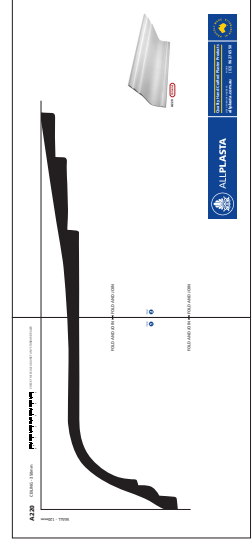

A220

CEILING - 350mm

WALL - 120mm

0 1 2 3 4 5
cm

CHECK THE SCALE AGAINST ANY STANDARD RULER

1:1 SCALE *

* When printed on an A4 page
Please set your PRINTER scale to **NONE**

PAGE
1

2 PAGES: Fold the dotted lines and then join.

◀ FOLD AND JOIN

◀ FOLD AND JOIN

A220 Colonial

ALLPLASTA

Quality Hand Crafted Plaster Products

VISIT US OR SHOP ONLINE AT:

allplasta.com.au