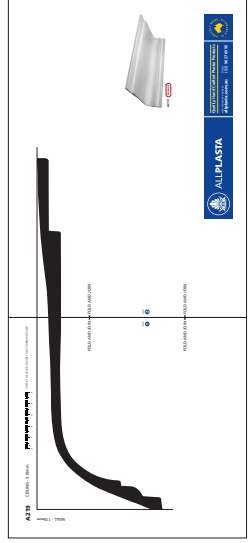

A219

CEILING - 310mm

WALL - 110mm

CHECK THE SCALE AGAINST ANY STANDARD RULER

* When printed on an A4 page
Please set your PRINTER scale to **NONE**

1:1 SCALE *

PAGE
1

2 PAGES: Fold the dotted lines and then join.