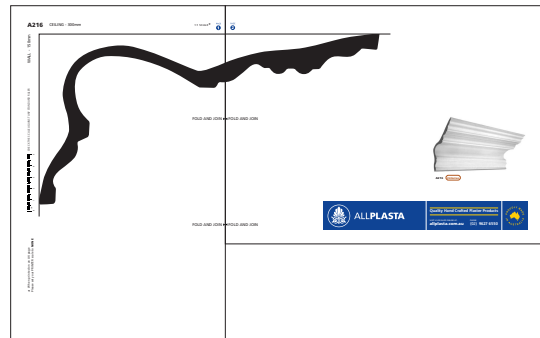

WALL - 150mm

CHECK THE SCALE AGAINST ANY STANDARD RULER

FOLD AND JOIN ►

FOLD AND JOIN ►

* When printed on an A4 page
Please set your PRINTER scale to **NONE**

2 PAGES: Fold the dotted lines and then join.

▼ FOLD AND JOIN