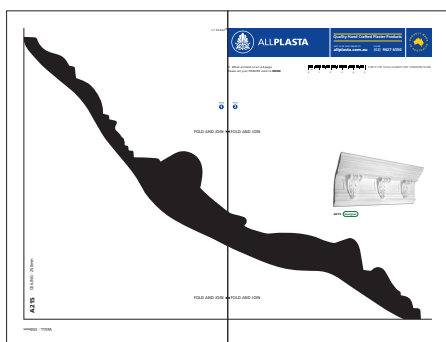

FOLD AND JOIN ▶

2 PAGES: Fold the dotted lines and then join.

FOLD AND JOIN ▶

A215 CEILING - 250mm

WALL - 350mm

ALLPLASTA

Quality Hand Crafted Plaster Products

VISIT US OR SHOP ONLINE AT:
allplasta.com.au

PHONE
(02) 9627 6550

* When printed on an A4 page
Please set your PRINTER scale to **NONE**

CHECK THE SCALE AGAINST ANY STANDARD RULER

PAGE
2

◀ FOLD AND JOIN

A215 **Georgian**

◀ FOLD AND JOIN