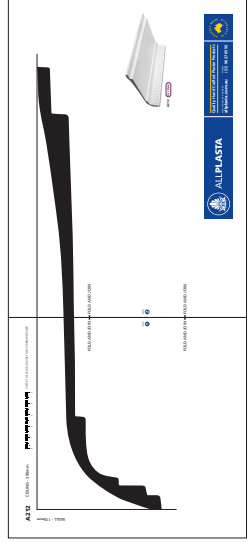

A212

CEILING - 390mm

WALL - 110mm

CHECK THE SCALE AGAINST ANY STANDARD RULER

1:1 SCALE *

* When printed on an A4 page
Please set your PRINTER scale to **NONE**

PAGE **1**

2 PAGES: Fold the dotted lines and then join.