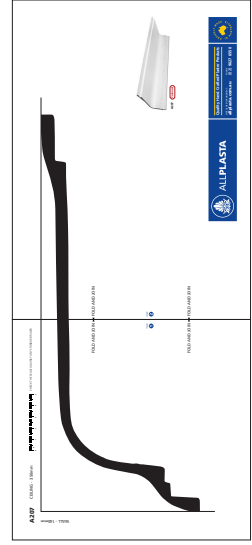

A207

CEILING - 350mm

WALL - 140mm

CHECK THE SCALE AGAINST ANY STANDARD RULER

* When printed on an A4 page
Please set your PRINTER scale to **NONE**

1:1 SCALE *

PAGE
1

2 PAGES: Fold the dotted lines and then join.