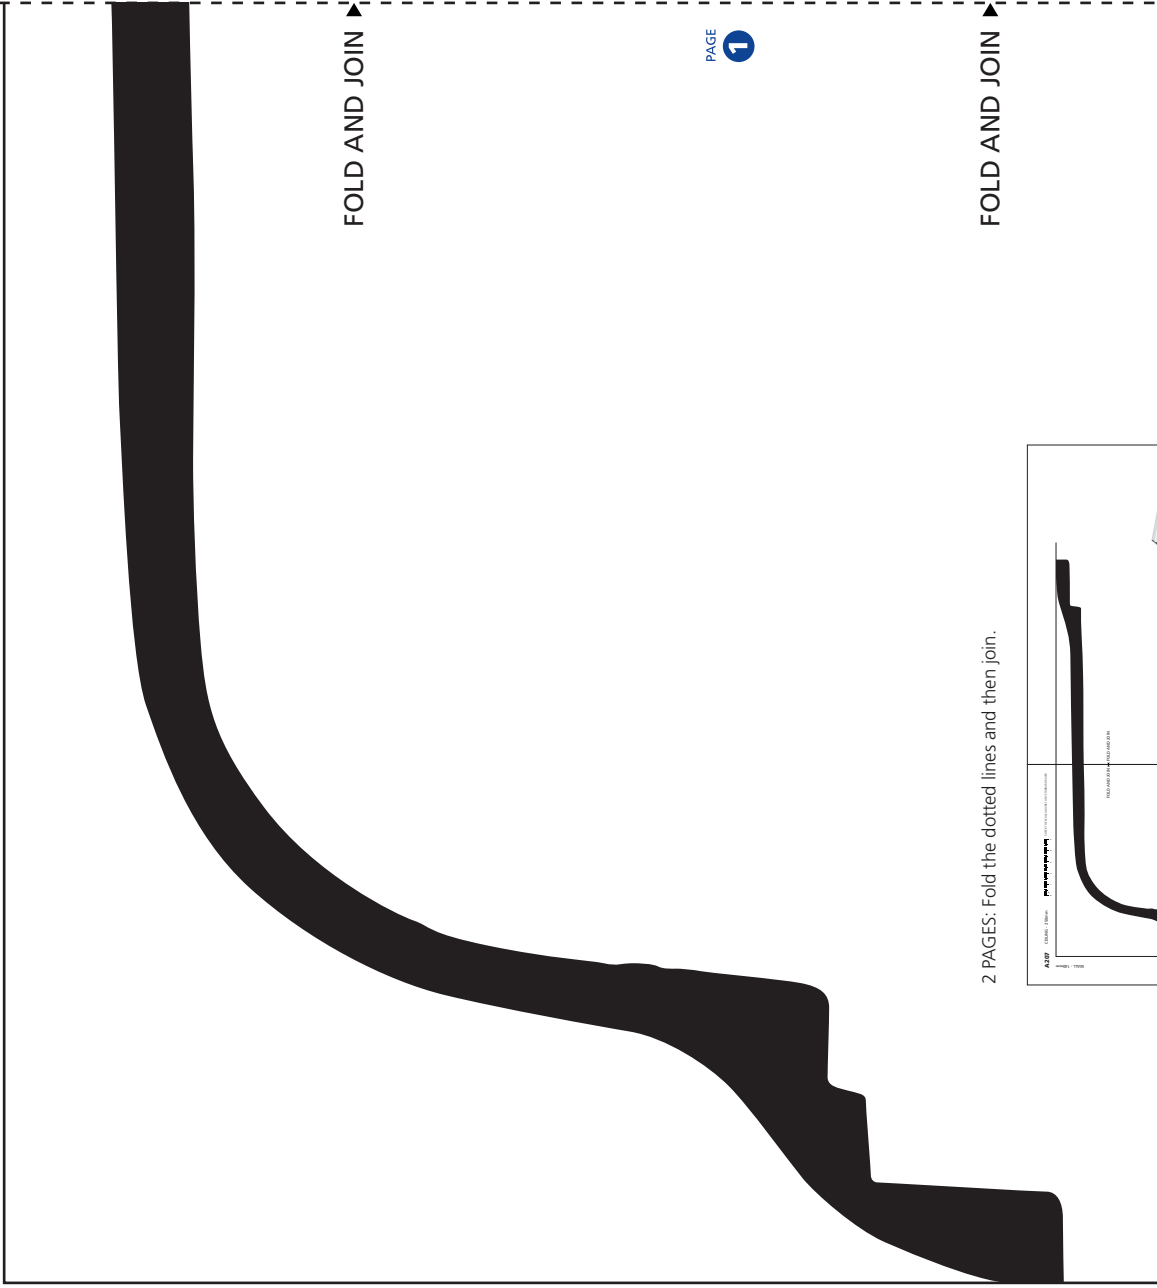

A207

CEILING - 350mm

WALL - 140mm

CHECK THE SCALE AGAINST ANY STANDARD RULER

* When printed on an A4 page
Please set your PRINTER scale to **NONE**

1:1 SCALE *

PAGE
1

2 PAGES: Fold the dotted lines and then join.