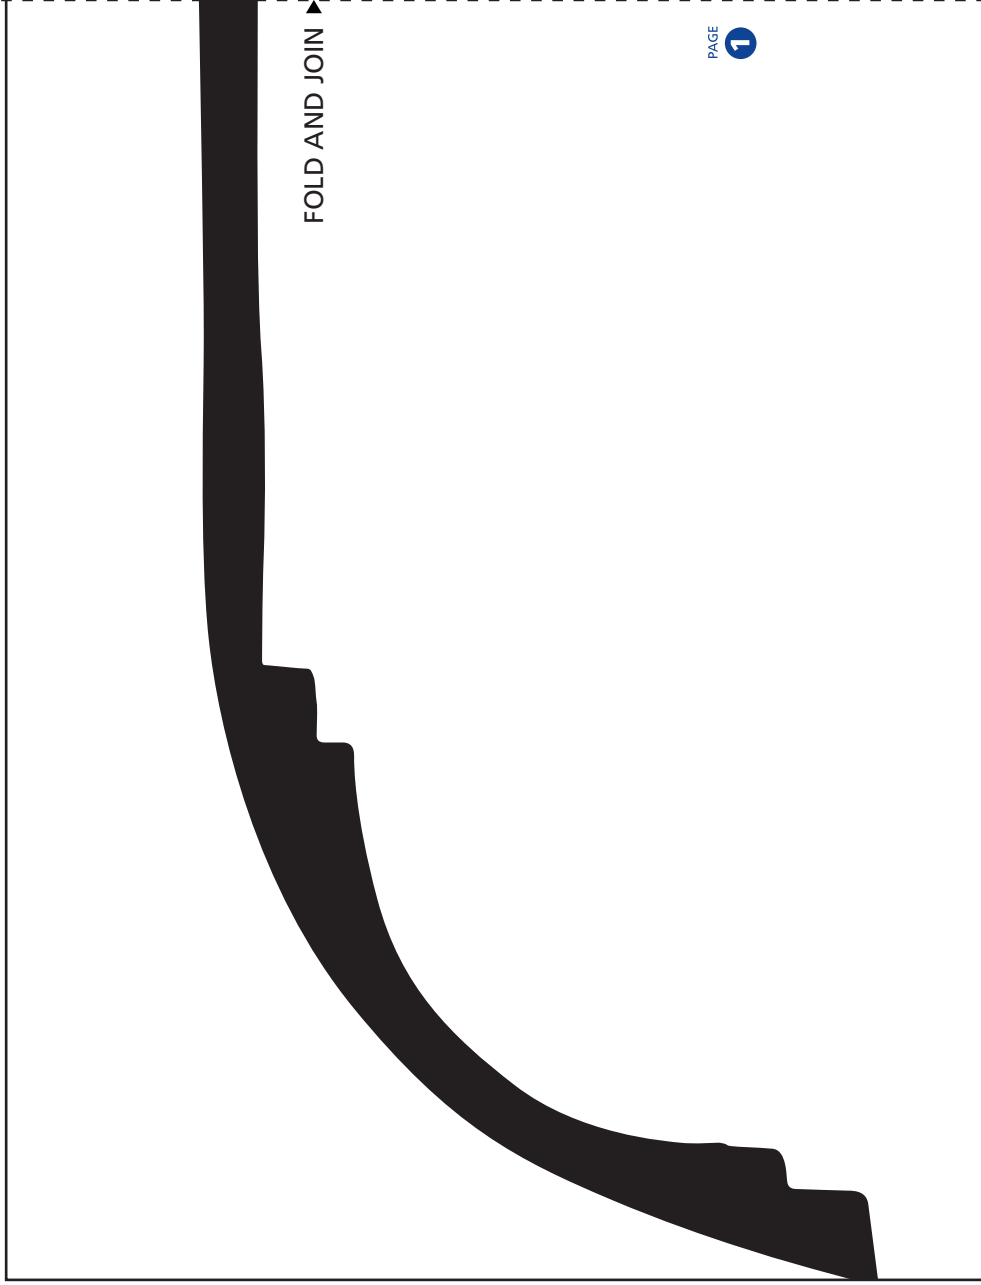

A205

CEILING - 385mm

WALL - 115mm

CHECK THE SCALE AGAINST ANY STANDARD RULER

* When printed on an A4 page
Please set your PRINTER scale to **NONE**

1:1 SCALE *

FOLD AND JOIN

PAGE **1**