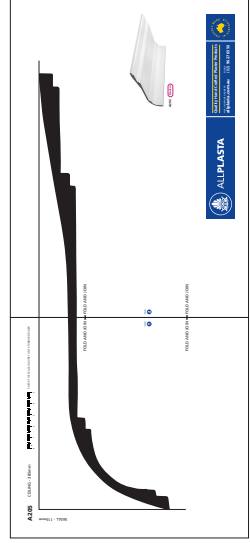

A205

CEILING - 385mm

WALL - 115mm

CHECK THE SCALE AGAINST ANY STANDARD RULER

* When printed on an A4 page
Please set your PRINTER scale to **NONE**

1:1 SCALE *

FOLD AND JOIN

PAGE **1**

FOLD AND JOIN

2 PAGES: Fold the dotted lines and then join.

▼ FOLD AND JOIN

A205 *Modern*

▼ FOLD AND JOIN

ALLPLASTA

Quality Hand Crafted Plaster Products

VISIT US OR SHOP ONLINE AT:
allplasta.com.au