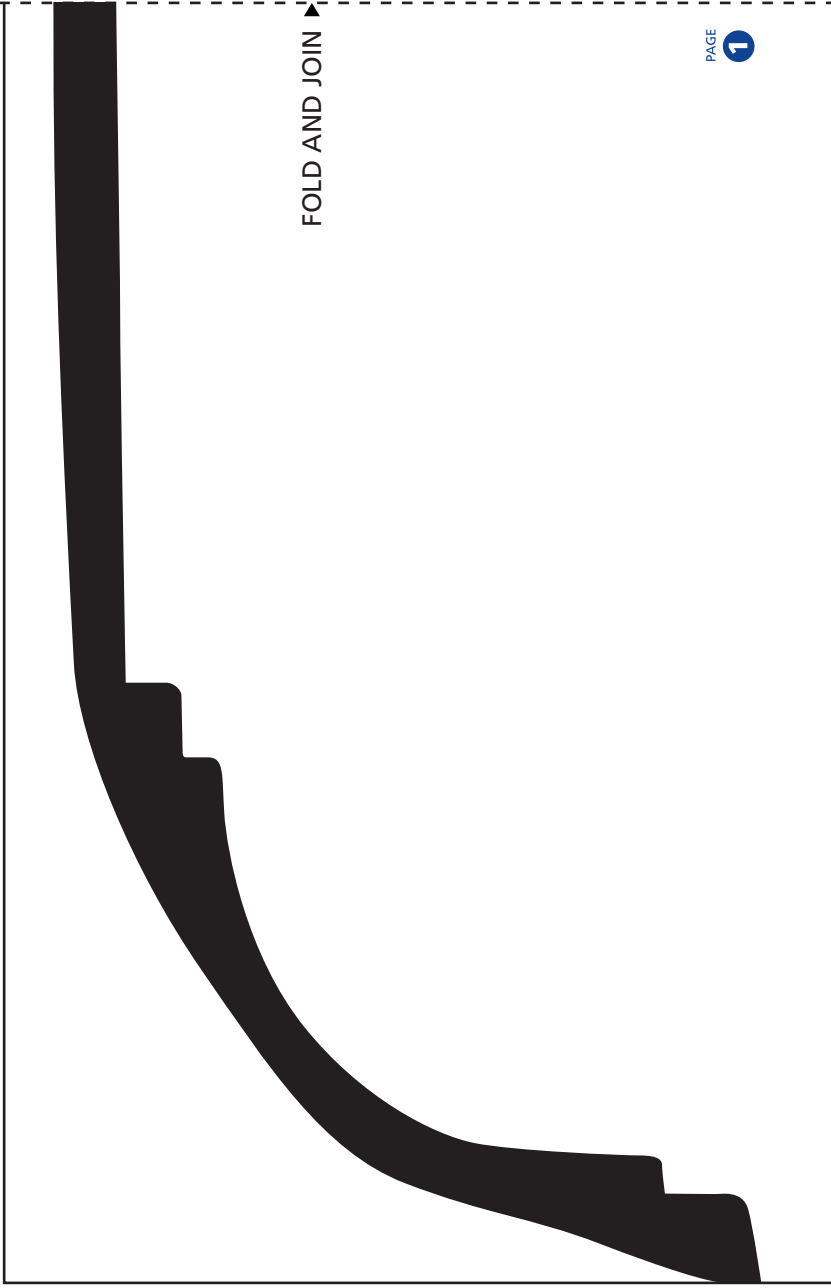

# A204

CEILING - 295mm

WALL - 100mm

CHECK THE SCALE AGAINST ANY STANDARD RULER

FOLD AND JOIN

PAGE 1

FOLD AND JOIN

2 PAGES: Fold the dotted lines and then join.

\* When printed on an A4 page  
Please set your PRINTER scale to **NONE**

1:1 SCALE \*

▼ FOLD AND JOIN

PAGE  
**2**

A204 *Modern*

▼ FOLD AND JOIN

**ALLPLASTA**

Quality Hand Crafted Plaster Products