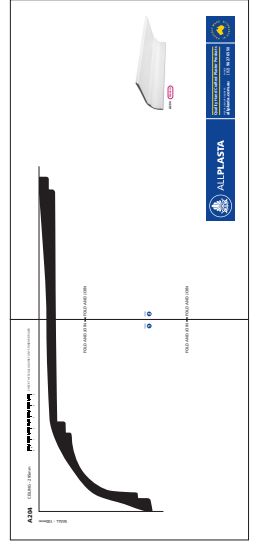

# A204

CEILING - 295mm

WALL - 100mm

CHECK THE SCALE AGAINST ANY STANDARD RULER

FOLD AND JOIN

PAGE 1

FOLD AND JOIN

2 PAGES: Fold the dotted lines and then join.

\* When printed on an A4 page  
Please set your PRINTER scale to **NONE**

1:1 SCALE \*

▼ FOLD AND JOIN

PAGE  
**2**

A204 *Modern*

▼ FOLD AND JOIN

**ALLPLASTA**

Quality Hand Crafted Plaster Products