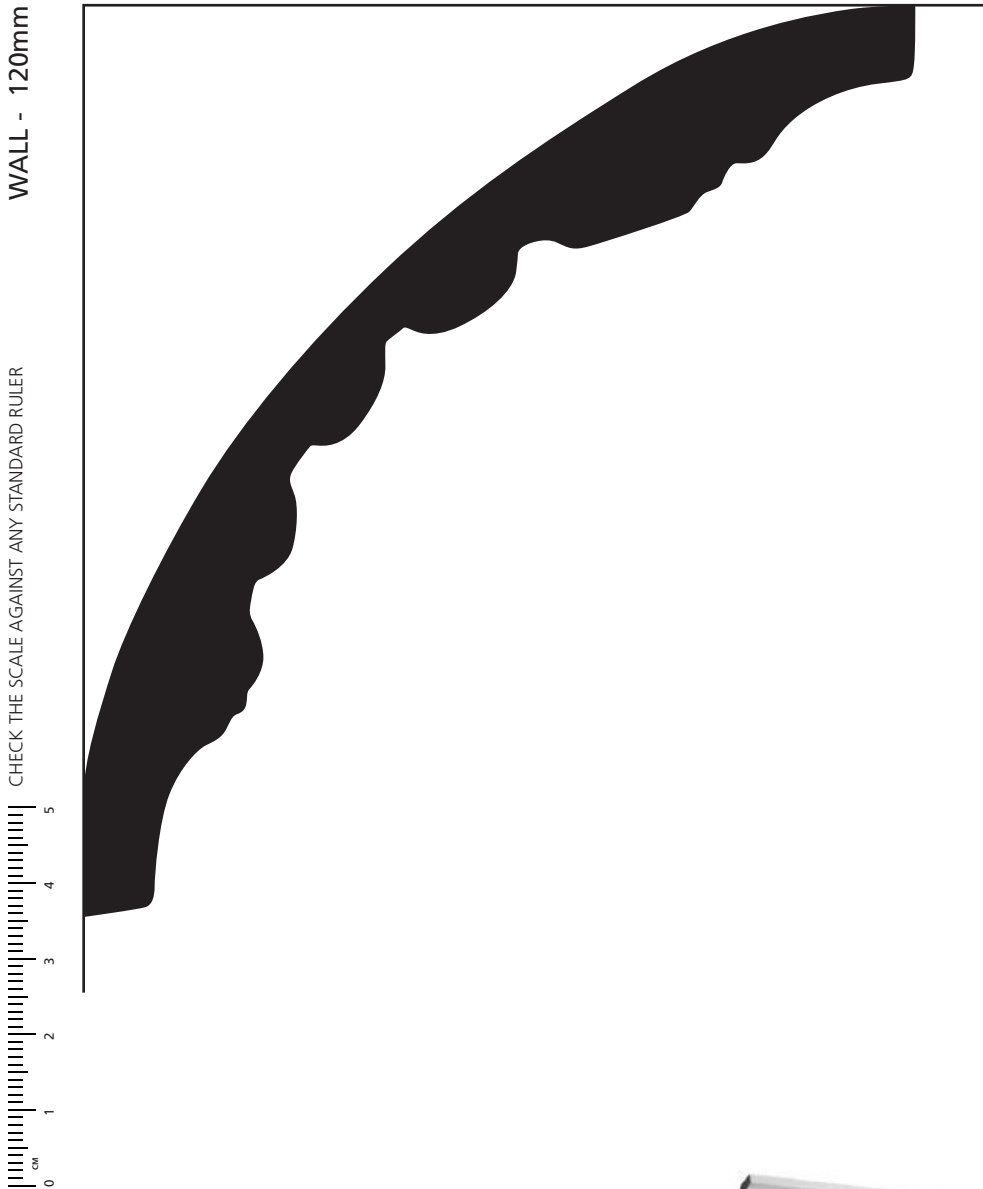

# A203

CEILING - 110mm

1:1 SCALE\*

A203 **Federation**

\* When printed on an A4 page  
Please set your PRINTER scale to **NONE**