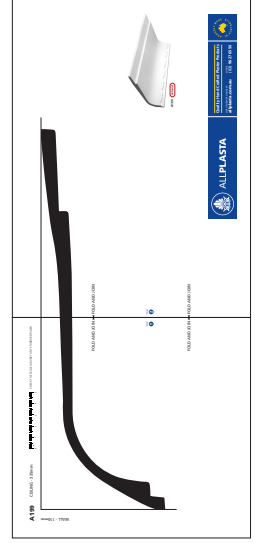

FOLD AND JOIN

PAGE
1

2 PAGES: Fold the dotted lines and then join.