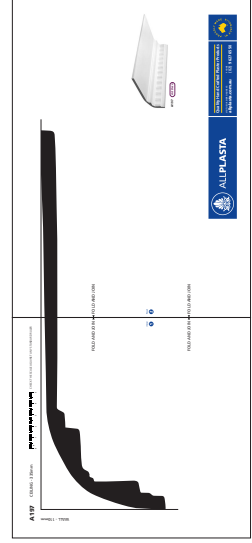

A197

CEILING - 335mm

WALL - 110mm

0 1 2 3 4 5
cm CHECK THE SCALE AGAINST ANY STANDARD RULER

FOLD AND JOIN ▶

PAGE
1

FOLD AND JOIN ▶

2 PAGES: Fold the dotted lines and then join.

* When printed on an A4 page
Please set your PRINTER scale to **NONE**

1:1 SCALE *

◀ FOLD AND JOIN

A197 Art Deco

◀ FOLD AND JOIN

ALLPLASTA

Quality Hand Crafted Plaster Products

VISIT US OR SHOP ONLINE AT: