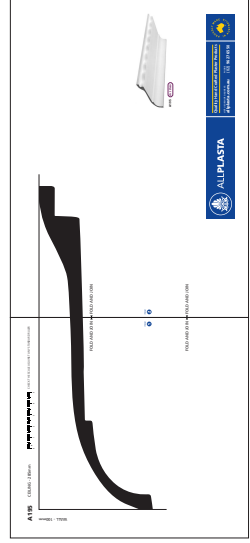

A195

CEILING - 285mm

WALL - 100mm

0 1 2 3 4 5
cm

CHECK THE SCALE AGAINST ANY STANDARD RULER

* When printed on an A4 page
Please set your PRINTER scale to **NONE**

1:1 SCALE *

PAGE
1

FOLD AND JOIN

2 PAGES: Fold the dotted lines and then join.

◀ FOLD AND JOIN

A195 Art Deco

◀ FOLD AND JOIN

ALLPLASTA

Quality Hand Crafted Plaster Products

VISIT US OR SHOP ONLINE AT: