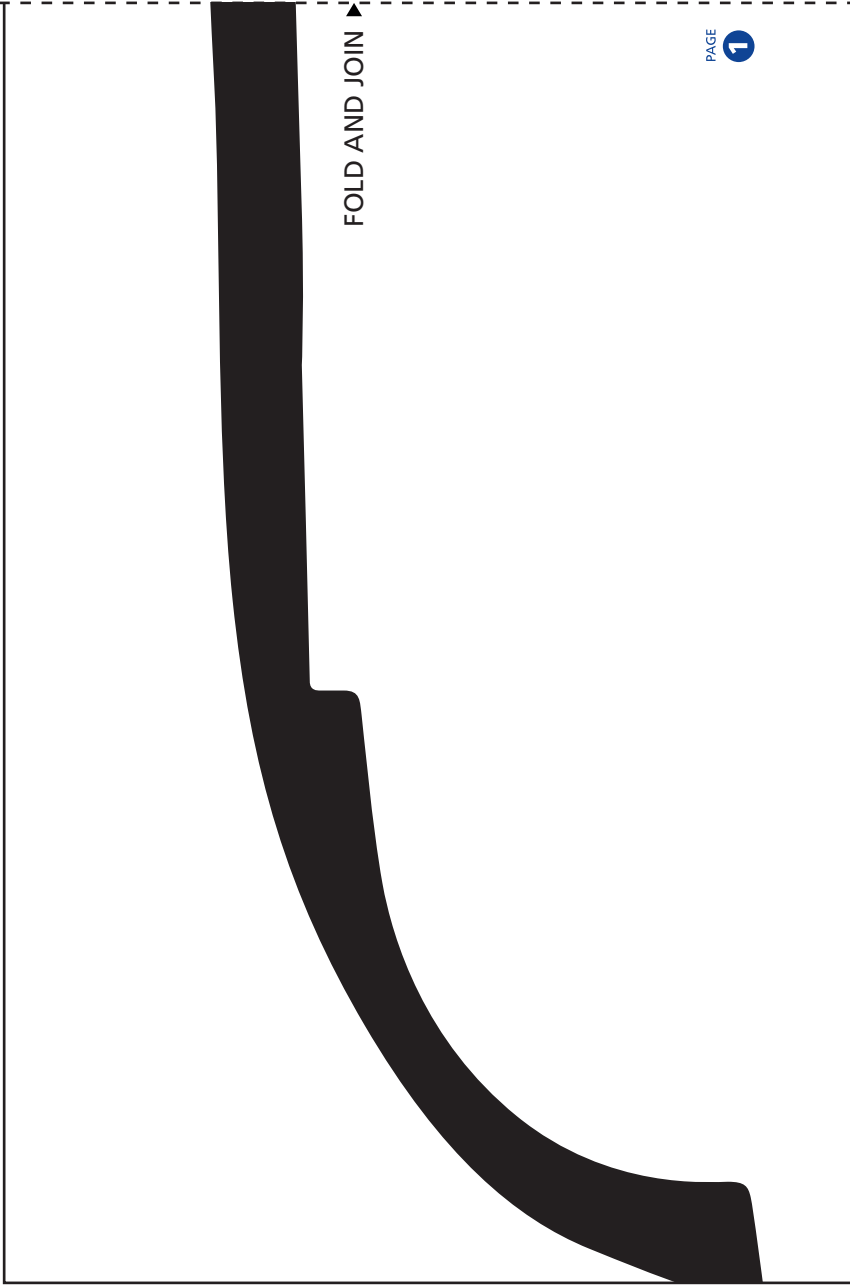

A195

CEILING - 285mm

WALL - 100mm

0 1 2 3 4 5
cm

CHECK THE SCALE AGAINST ANY STANDARD RULER

* When printed on an A4 page
Please set your PRINTER scale to **NONE**

1:1 SCALE *

PAGE
1

FOLD AND JOIN

2 PAGES: Fold the dotted lines and then join.

◀ FOLD AND JOIN

A195 Art Deco

◀ FOLD AND JOIN

ALLPLASTA

Quality Hand Crafted Plaster Products

VISIT US OR SHOP ONLINE AT: