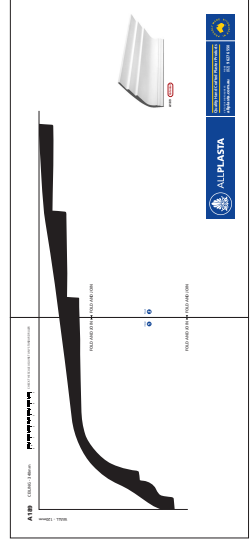

# A189

CEILING - 340mm

WALL - 120mm

0 1 2 3 4 5  
cm CHECK THE SCALE AGAINST ANY STANDARD RULER

\* When printed on an A4 page  
Please set your PRINTER scale to **NONE**

1:1 SCALE \*

PAGE **1**

FOLD AND JOIN

2 PAGES: Fold the dotted lines and then join.

◀ FOLD AND JOIN

◀ FOLD AND JOIN

A189 **Colonial**

**ALLPLASTA**

Quality Hand Crafted Plaster Products

VISIT US OR SHOP ONLINE AT:  
**allplasta.com.au**

PHONE  
**(02) 9627 6550**