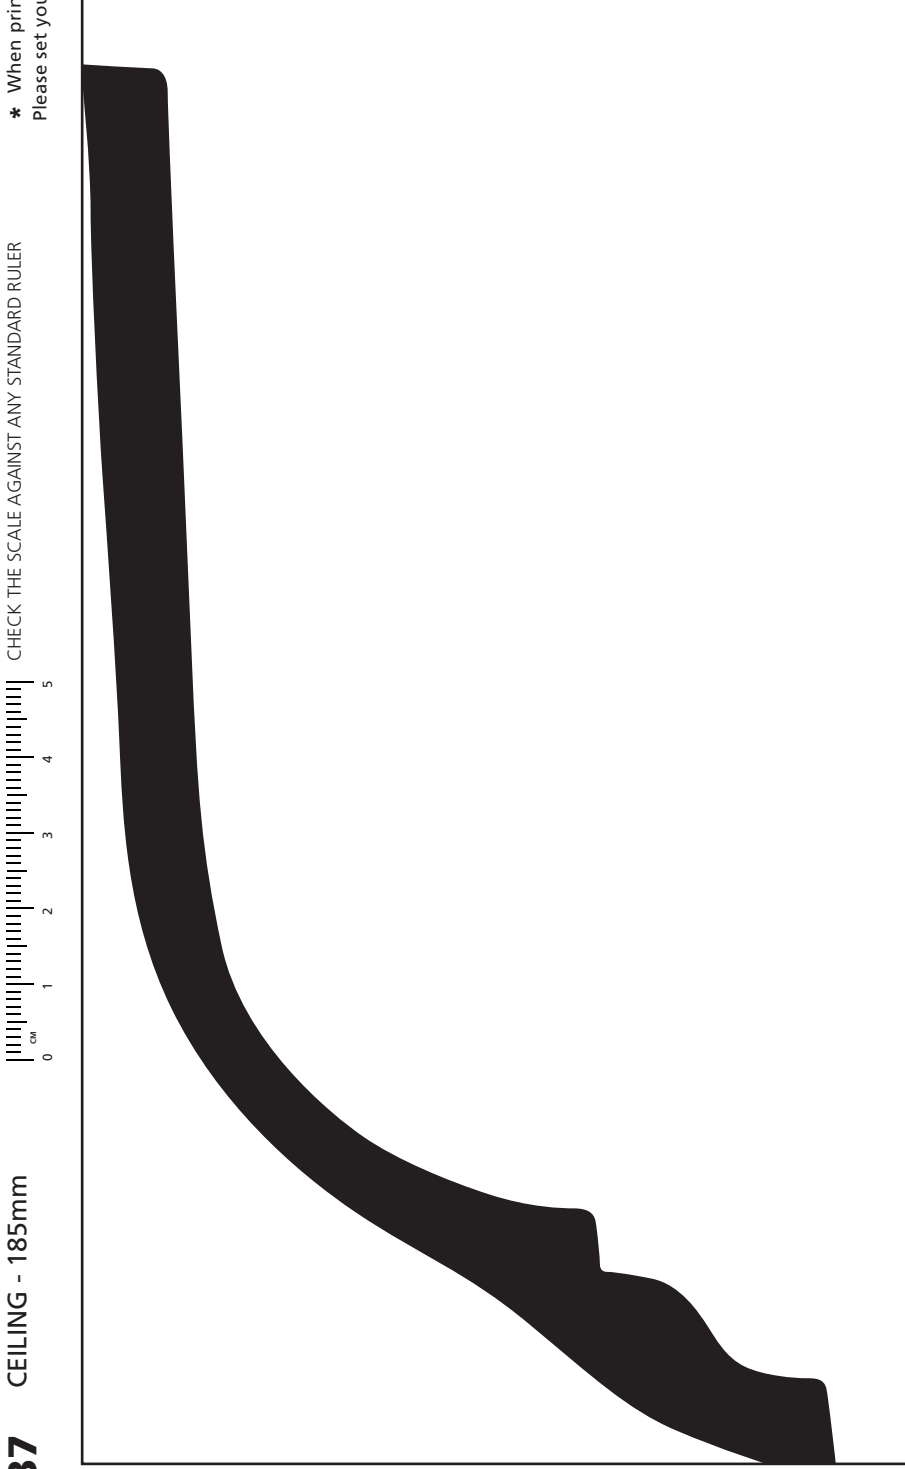

A187

CEILING - 185mm

CHECK THE SCALE AGAINST ANY STANDARD RULER

1:1 SCALE *

* When printed on an A4 page
Please set your PRINTER scale to **NONE**

WALL - 100mm

A187 Colonial

ALLPLASTA