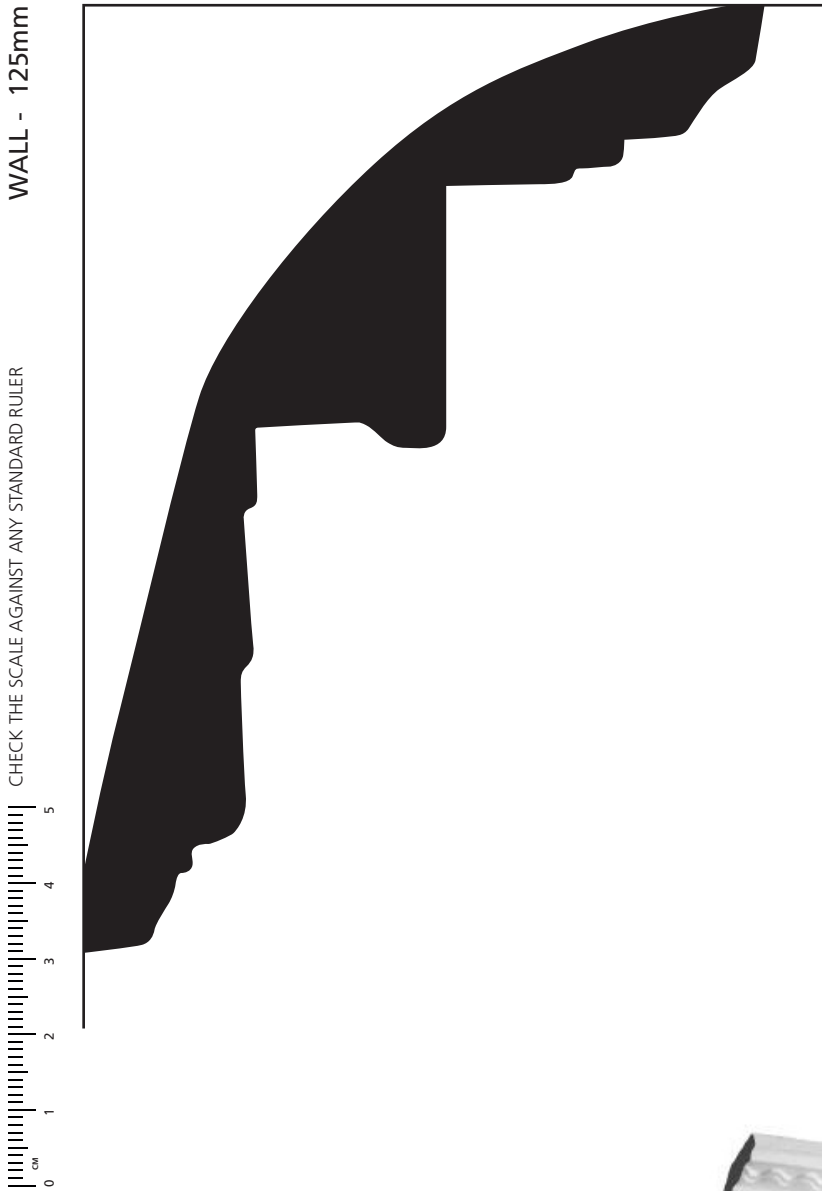

**A184** CEILING - 90mm

1:1 SCALE\*

**A184** *Art Deco*

\* When printed on an A4 page  
Please set your PRINTER scale to **NONE**

**ALLPLASTA**

Quality Hand Crafted Plaster Products

VISIT US OR SHOP ONLINE AT:  
[allplasta.com.au](http://allplasta.com.au)