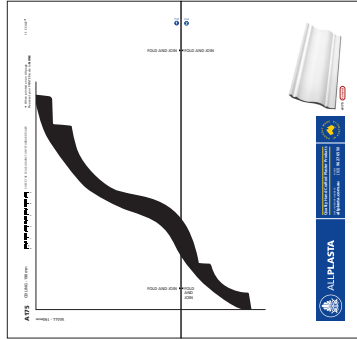

A175

CEILING - 190mm

WALL - 190mm

CHECK THE SCALE AGAINST ANY STANDARD RULER

* When printed on an A4 page
Please set your PRINTER scale to **NONE**

1:1 SCALE *

2 PAGES: Fold the dotted lines and then join.

◀ FOLD AND JOIN