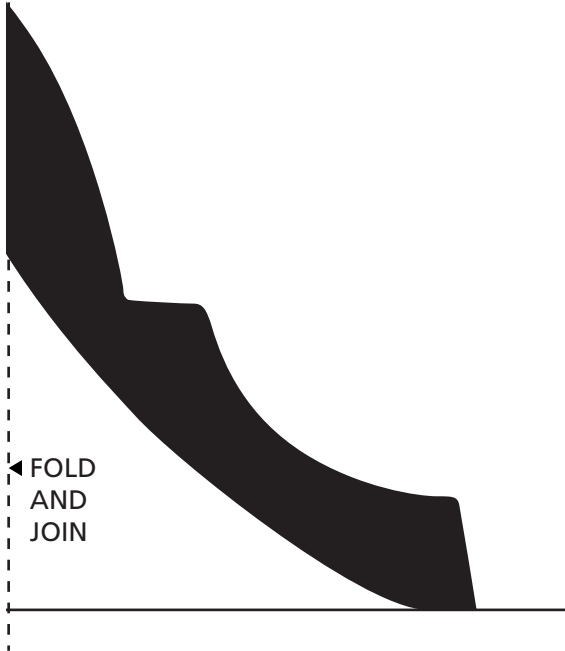

A175

CEILING - 190mm

WALL - 190mm

CHECK THE SCALE AGAINST ANY STANDARD RULER

* When printed on an A4 page
Please set your PRINTER scale to **NONE**

1:1 SCALE *

2 PAGES: Fold the dotted lines and then join.

◀ FOLD AND JOIN