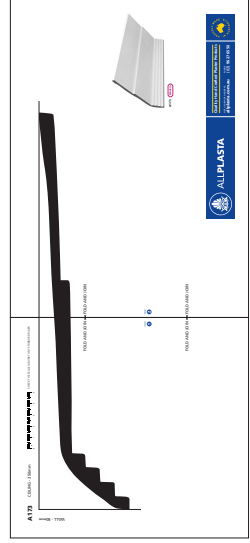

# A173

CEILING - 350mm

WALL - 80mm

0 1 2 3 4 5  
cm  
CHECK THE SCALE AGAINST ANY STANDARD RULER

PAGE  
**1**

2 PAGES: Fold the dotted lines and then join.

\* When printed on an A4 page  
Please set your PRINTER scale to **NONE**  
1:1 SCALE \*