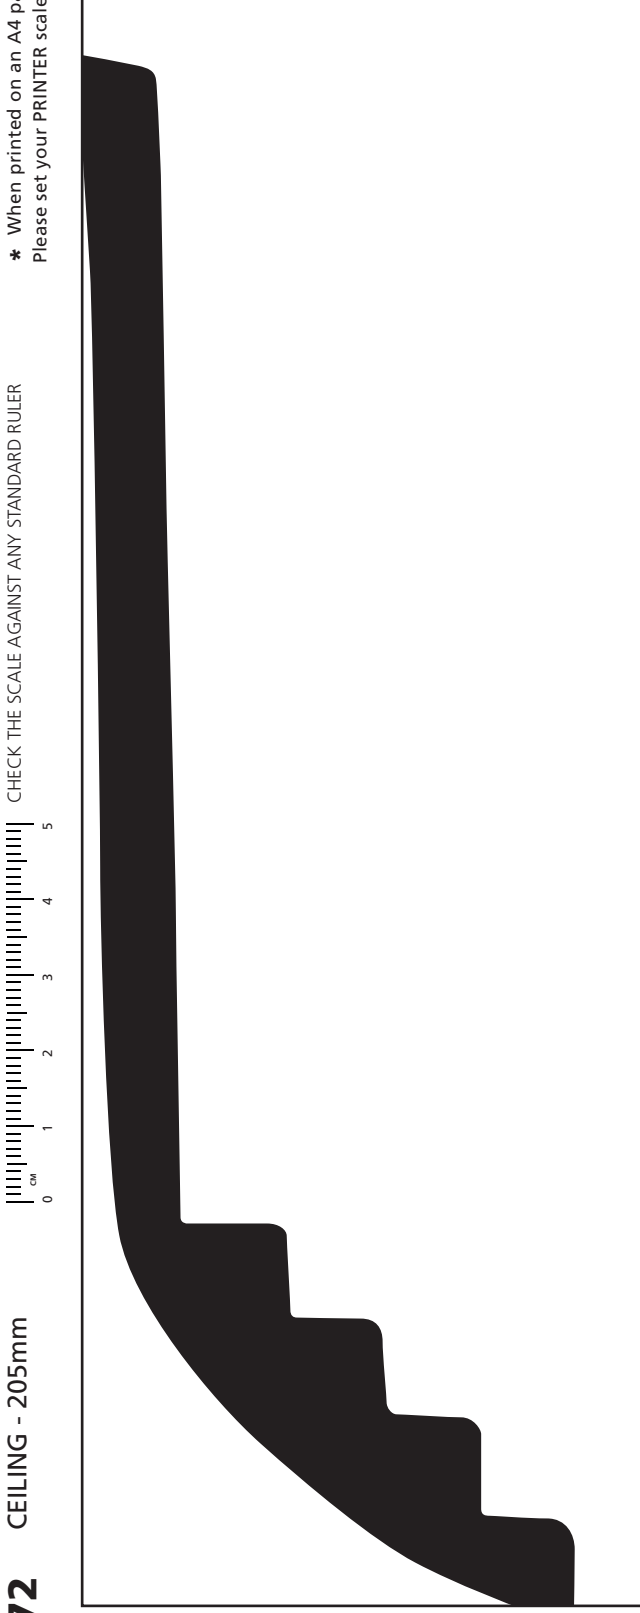

A172

CEILING - 205mm

CHECK THE SCALE AGAINST ANY STANDARD RULER

1:1 SCALE *

* When printed on an A4 page
Please set your PRINTER scale to **NONE**

WALL - 65mm

ALLPLASTA

Quality Hand Crafted Plaster Products