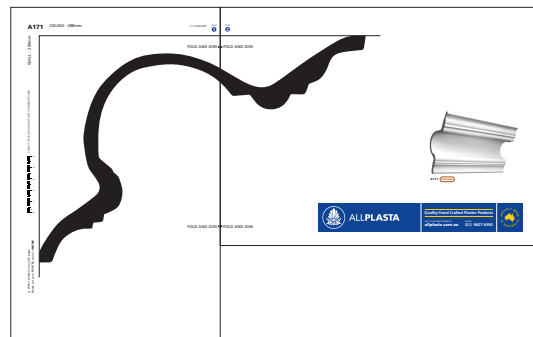

WALL - 200mm

CHECK THE SCALE AGAINST ANY STANDARD RULER

* When printed on an A4 page
Please set your PRINTER scale to **NONE**

FOLD AND JOIN ▶

FOLD AND JOIN ▶

2 PAGES: Fold the dotted lines and then join.

▼ FOLD AND JOIN