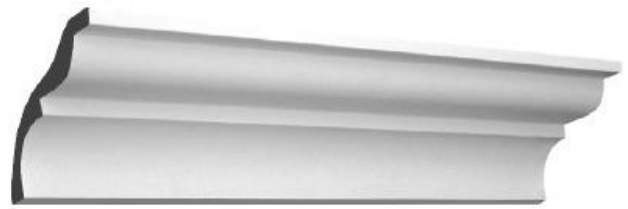

# A167

CEILING - 135mm

1:1 SCALE\*

WALL - 120mm

CHECK THE SCALE AGAINST ANY STANDARD RULER

A167 **Colonial**

\* When printed on an A4 page  
Please set your PRINTER scale to **NONE**