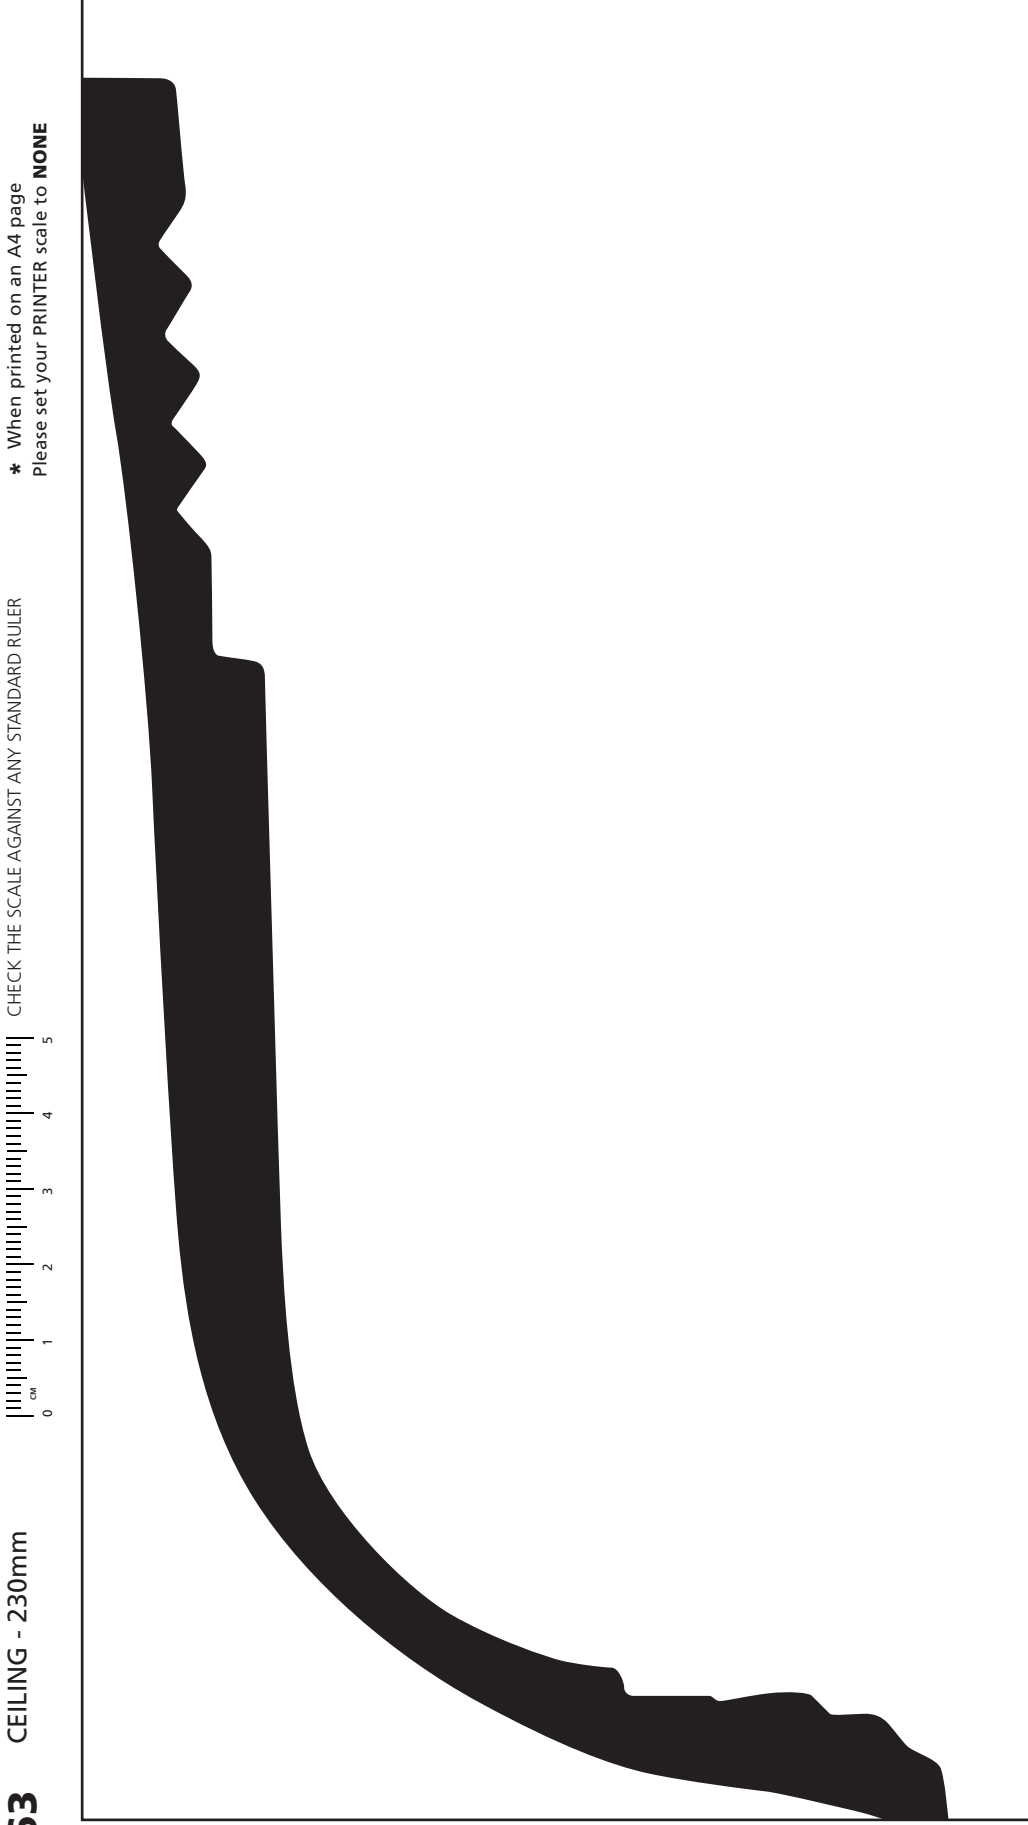

A163

CEILING - 230mm

CHECK THE SCALE AGAINST ANY STANDARD RULER

1:1 SCALE *

* When printed on an A4 page
Please set your PRINTER scale to **NONE**

WALL - 115mm

ALLPLASTA

Quality Hand Crafted Plaster Products